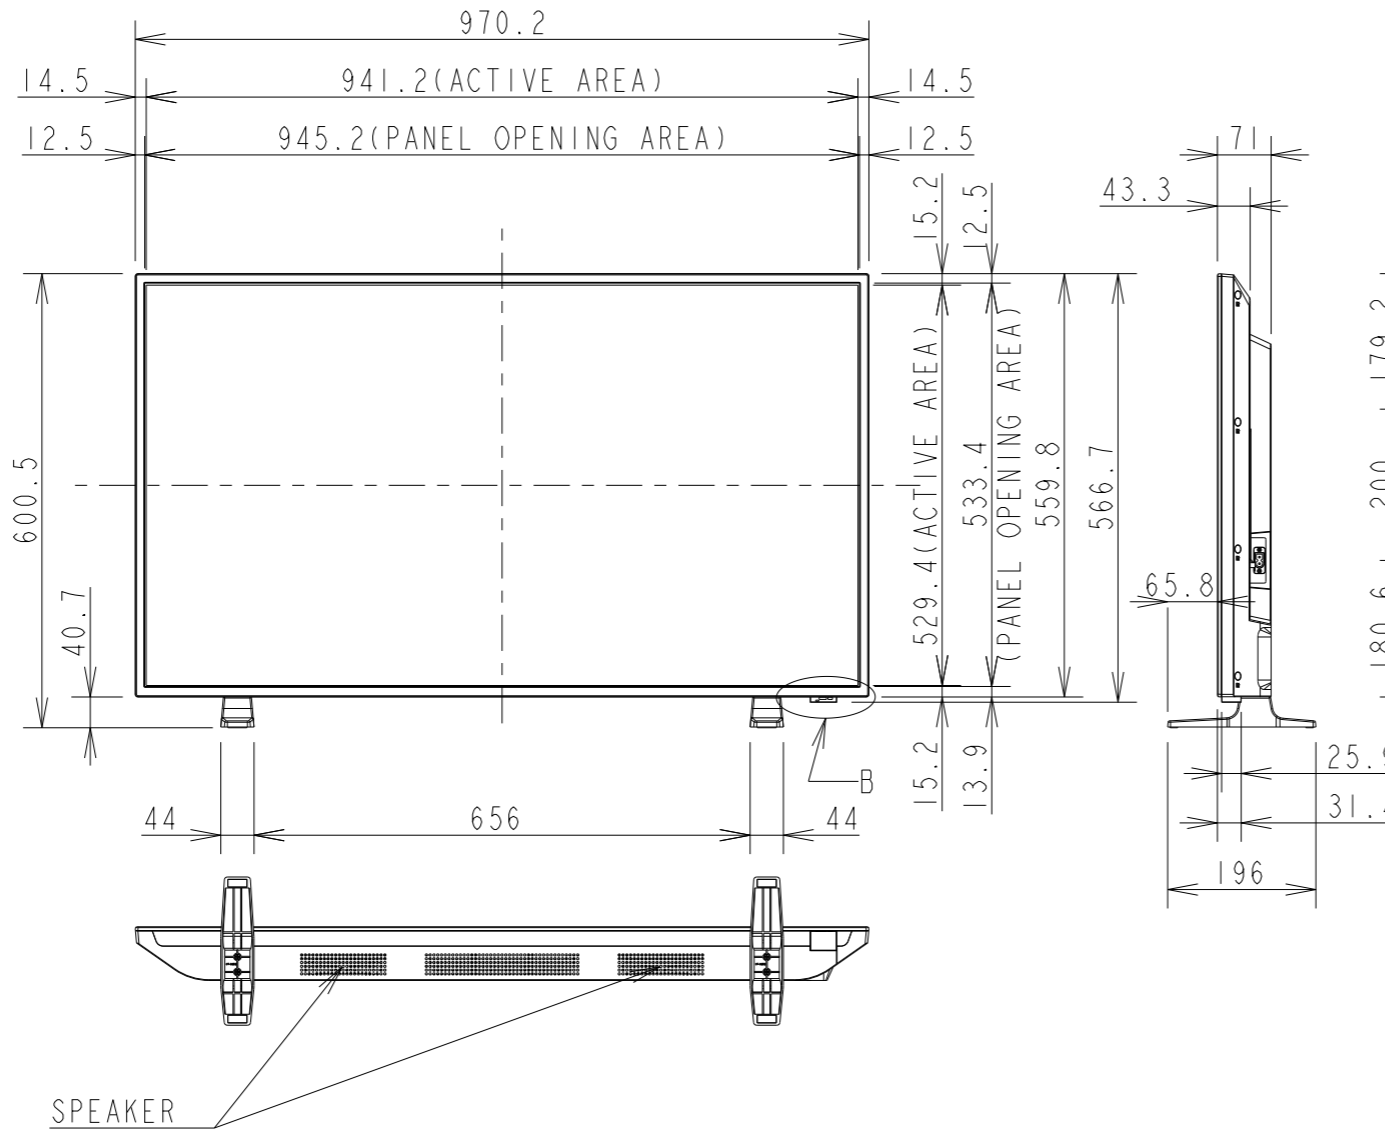

E438 PD WITH STAND OUTLINE

SECTION A-A
SCALE 1/1

DETAIL B
SCALE 1/2

UNIT	mm
MODEL	E438 PD with stand
SCALE	1/10
Sharp NEC Display Solutions 2021/03/10	