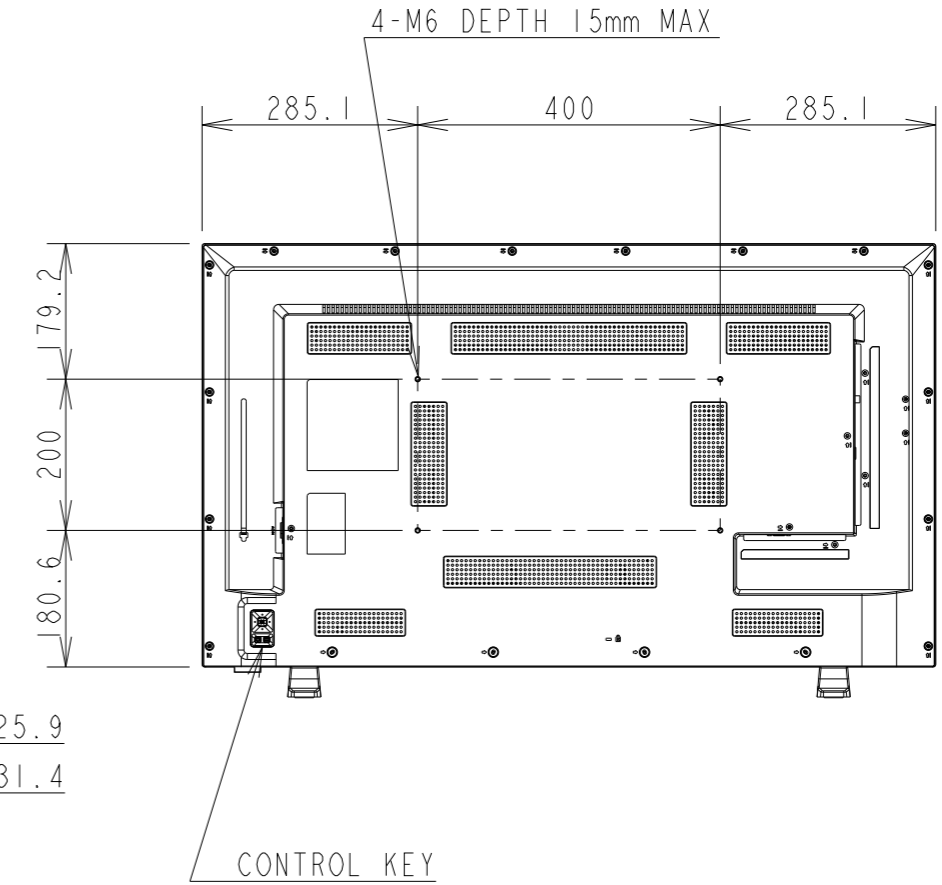

E438 PD WITH STAND OUTLINE

SECTION A-A
SCALE 1/1

DETAIL B
SCALE 1/2

UNIT	mm
MODEL	E438 PD with stand
SCALE	1/10
Sharp NEC Display Solutions 2021/03/10	