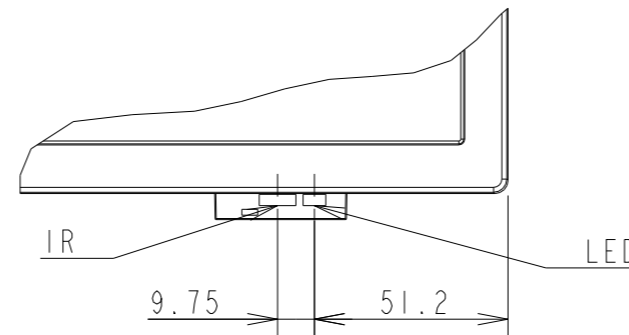

E438 PD WITH STAND OUTLINE

SECTION A-A
SCALE 1/1

DETAIL B
SCALE 1/2

UNIT	mm
MODEL	E438 PD with stand
SCALE	1/10
Sharp NEC Display Solutions 2021/03/10	