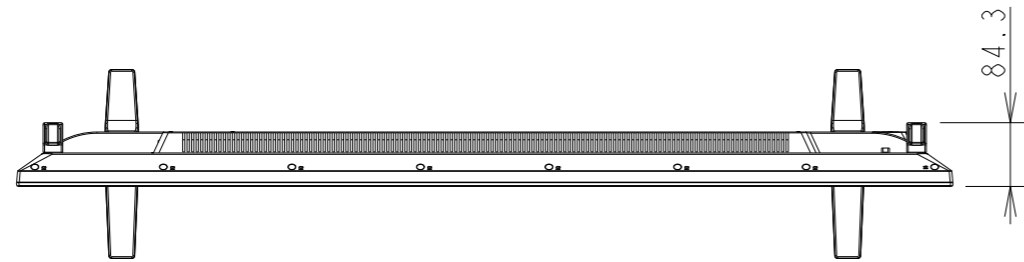

# E558 PD WITH STAND OUTLINE

SECTION A-A  
SCALE 1:1

DETAIL B  
SCALE 1:2

UNIT	mm
MODEL	E558
SCALE	1/10
Sharp NEC Display solutions 2021/02/26	