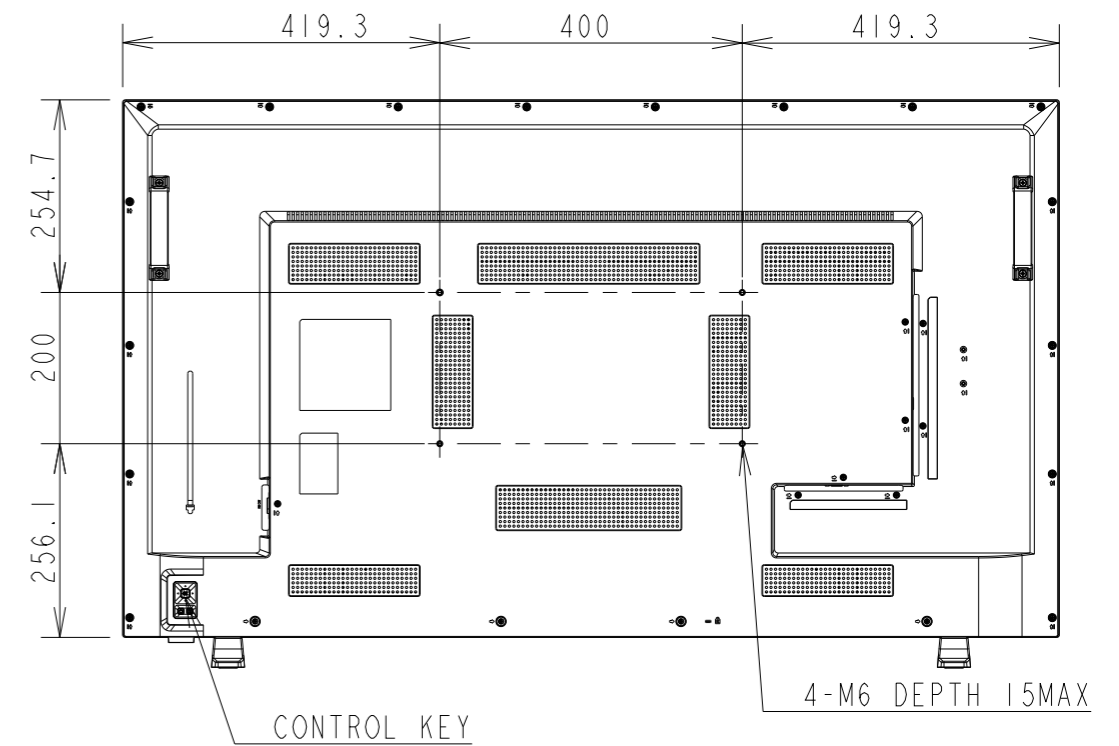

# E558 PD WITH STAND OUTLINE

SECTION A-A  
SCALE 1:1

DETAIL B  
SCALE 1:2

UNIT	mm
MODEL	E558
SCALE	1/10
Sharp NEC Display solutions 2021/02/26	