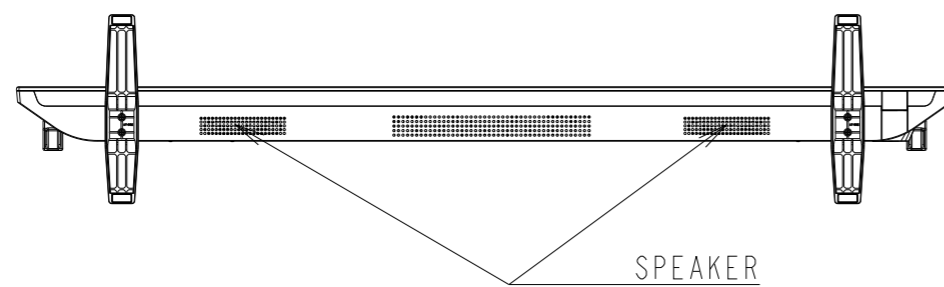

# E558 PD WITH STAND OUTLINE

SECTION A-A  
SCALE 1:1

DETAIL B  
SCALE 1:2

UNIT	mm
MODEL	E558
SCALE	1/10
Sharp NEC Display solutions 2021/02/26	