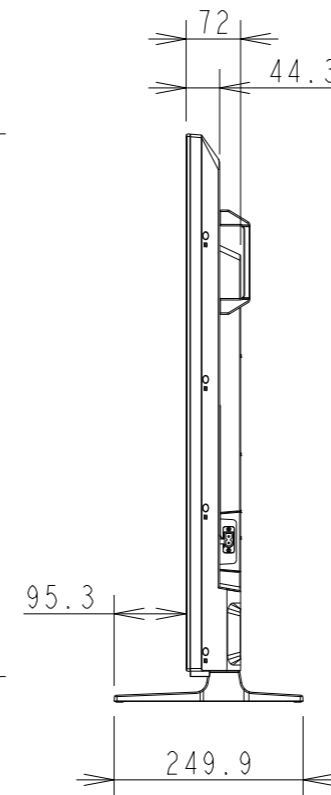

# E558 PD WITH STAND OUTLINE

SECTION A-A  
SCALE 1:1

DETAIL B  
SCALE 1:2

UNIT	mm
MODEL	E558
SCALE	1/10
Sharp NEC Display solutions 2021/02/26	