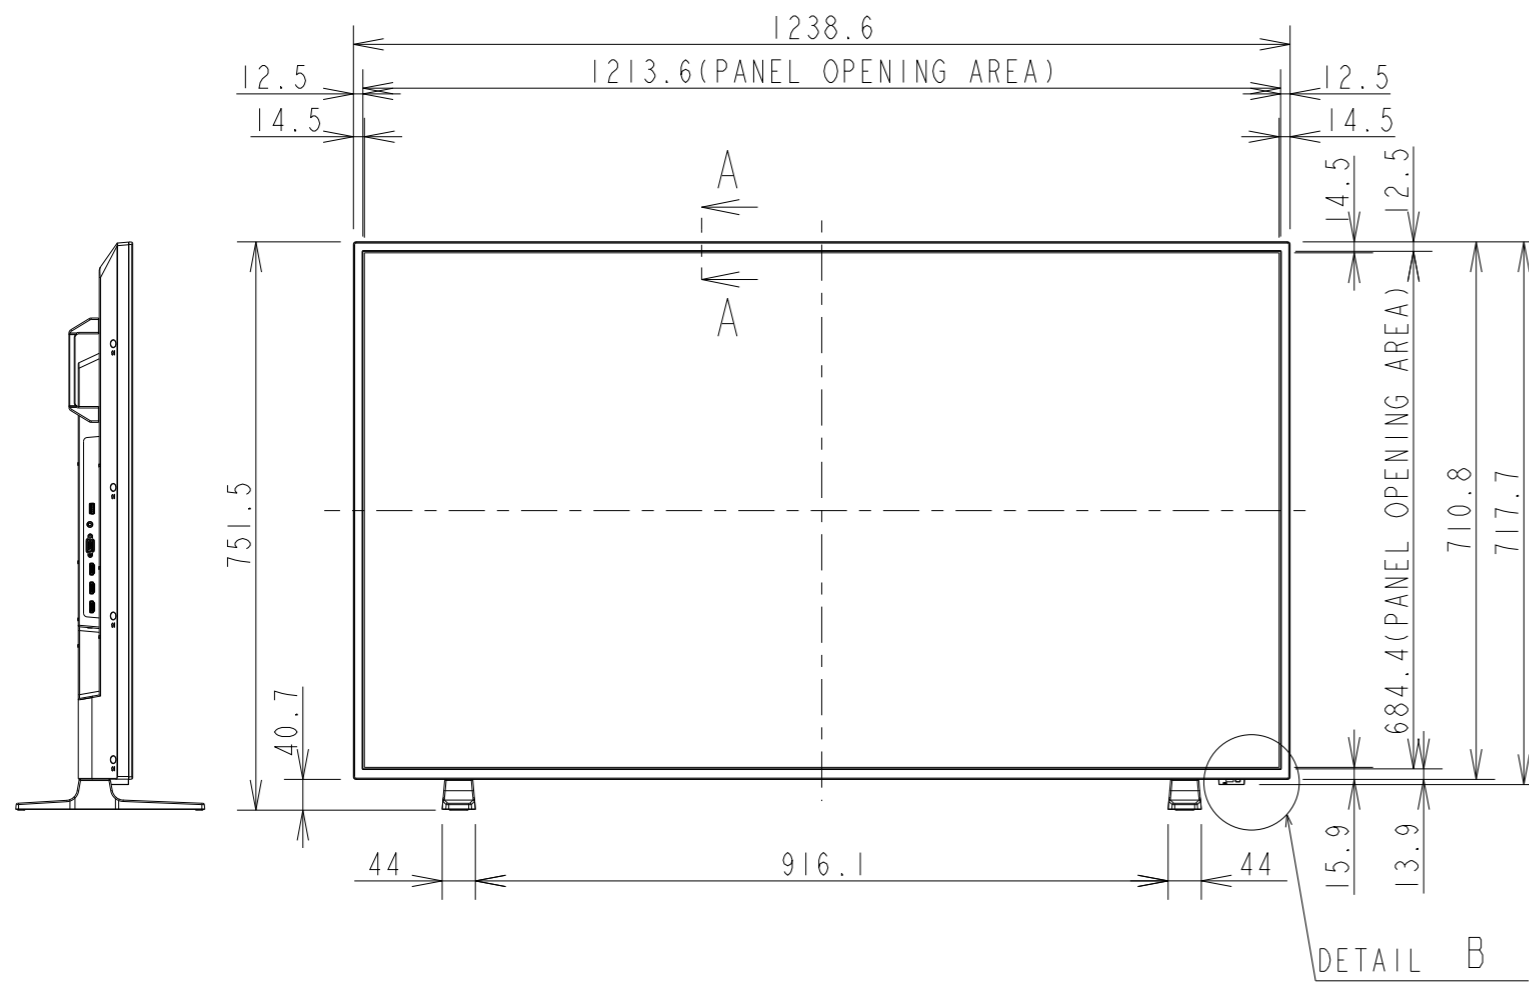

# E558 PD WITH STAND OUTLINE

SECTION A-A  
SCALE 1:1

DETAIL B  
SCALE 1:2

UNIT	mm
MODEL	E558
SCALE	1/10
Sharp NEC Display solutions 2021/02/26	