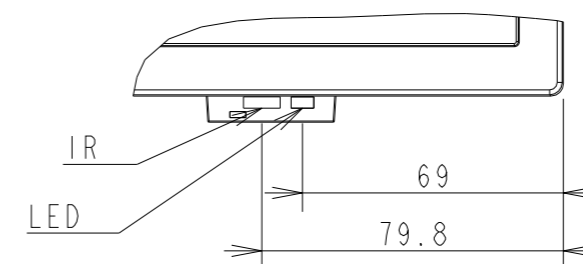

# E558 PD WITH STAND OUTLINE

SECTION A-A  
SCALE 1:1

DETAIL B  
SCALE 1:2

UNIT	mm
MODEL	E558
SCALE	1/10
Sharp NEC Display solutions 2021/02/26	