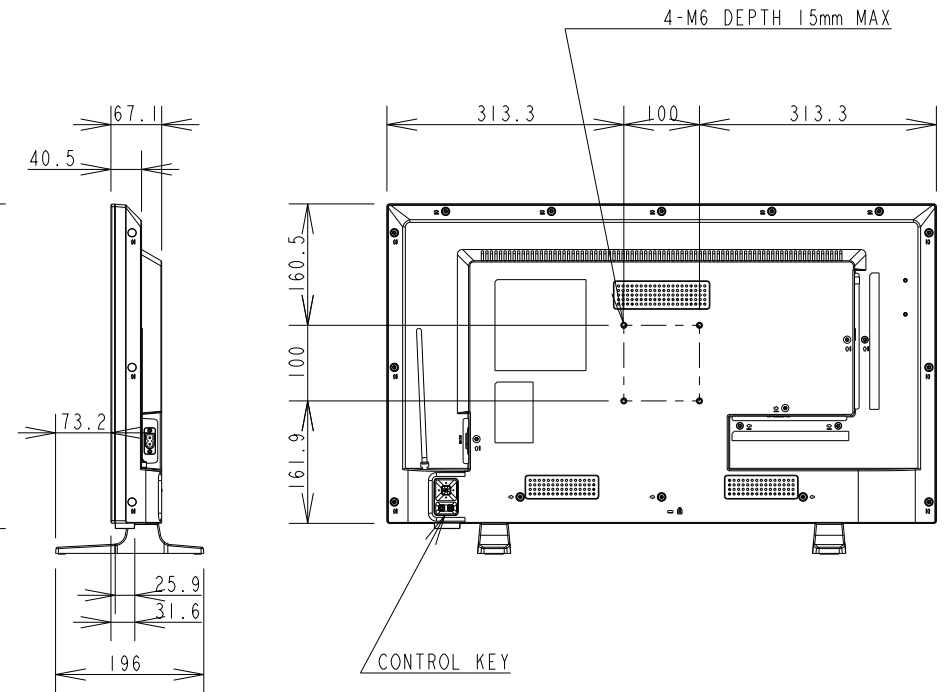

# E328 PD WITH STAND OUTLINE

SECTION A-A  
SCALE 1/1

UNIT	mm
MODEL	E328 PD with Stand
SCALE	1/10
Sharp NEC Display Solutions 2021/03/10	