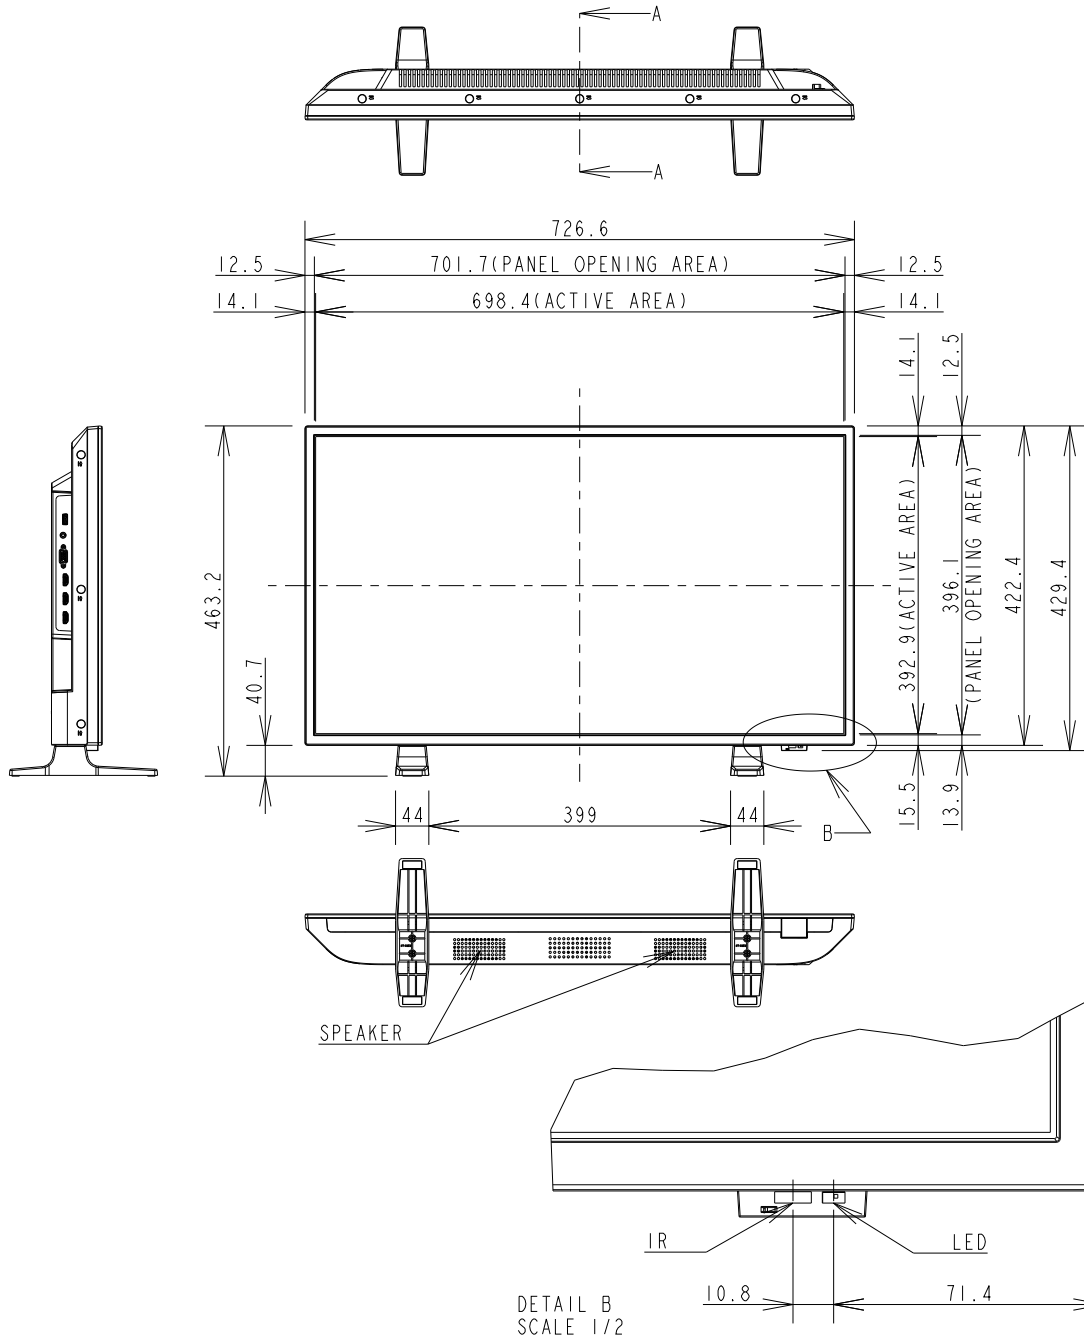

# E328 PD WITH STAND OUTLINE

SECTION A-A  
SCALE 1/1

UNIT	mm
MODEL	E328 PD with Stand
SCALE	1/10
Sharp NEC Display Solutions 2021/03/10	