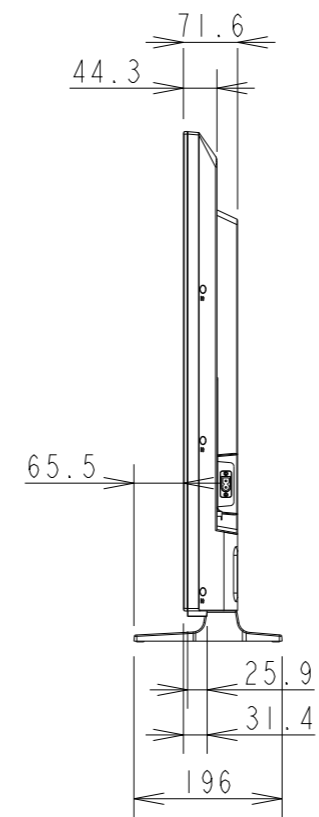

E498 PD WITH STAND OUTLINE

SECTION A-A

DETAIL B
SCALE 1:2

UNIT	mm
MODEL	E498 PD with stand
SCALE	1/10
Sharp NEC Display Solutions 2021/03/10	