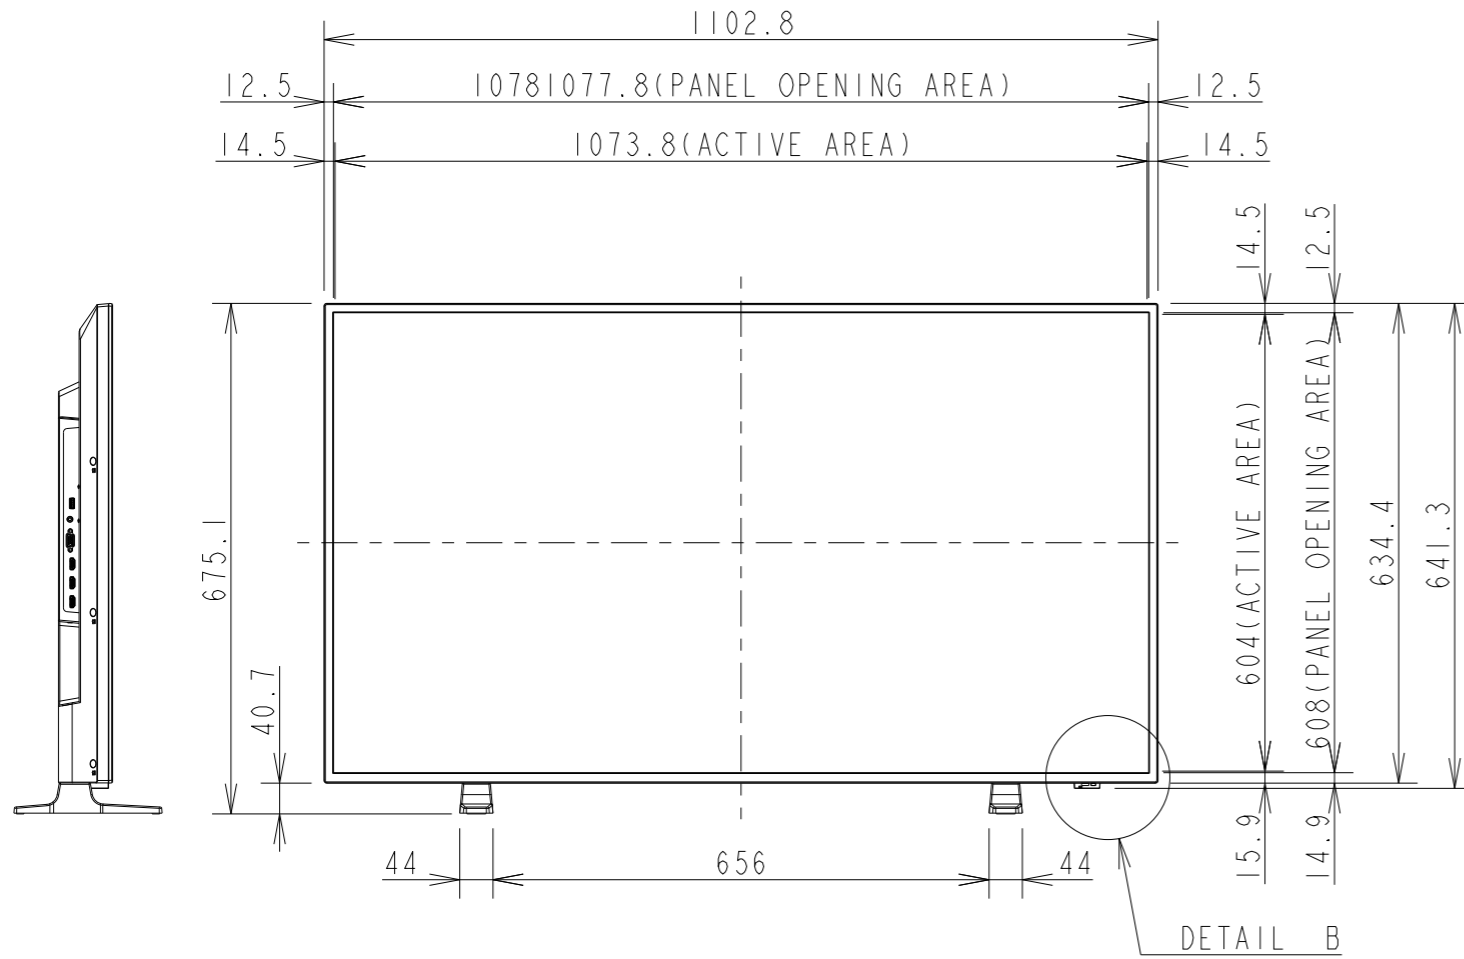

E498 PD WITH STAND OUTLINE

SECTION A-A

DETAIL B
SCALE 1:2

UNIT	mm
MODEL	E498 PD with stand
SCALE	1/10
Sharp NEC Display Solutions 2021/03/10	