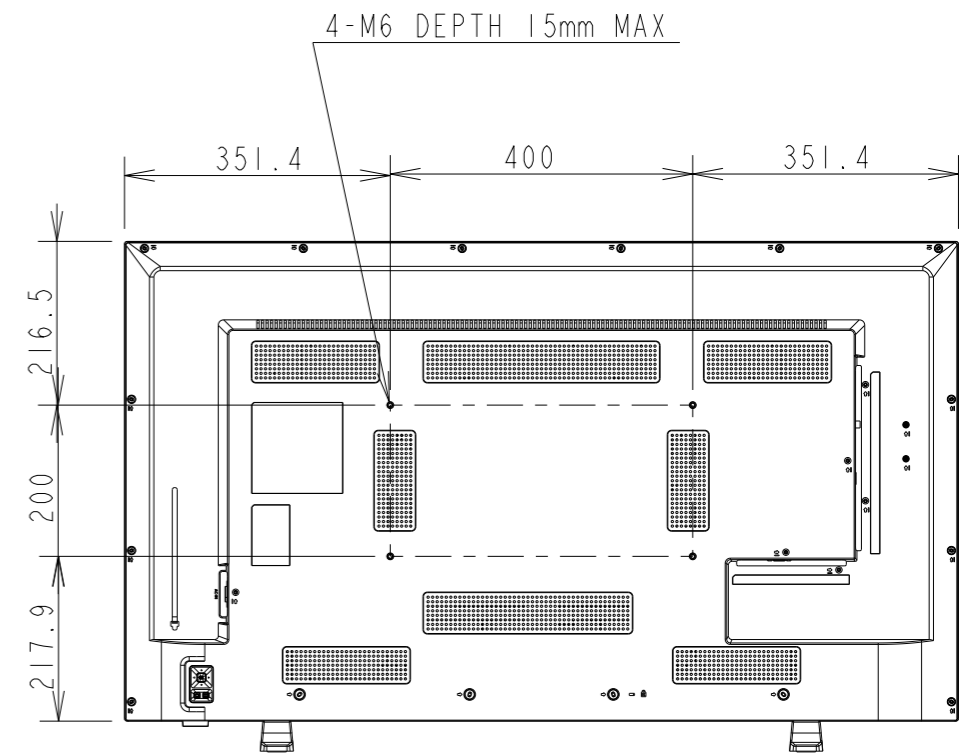

E498 PD WITH STAND OUTLINE

SECTION A-A

DETAIL B
SCALE 1:2

UNIT	mm
MODEL	E498 PD with stand
SCALE	1/10
Sharp NEC Display Solutions 2021/03/10	