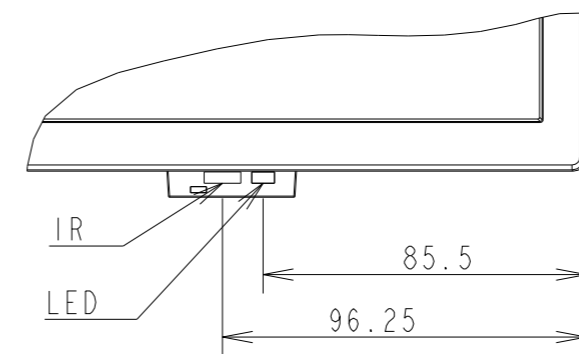

E498 PD WITH STAND OUTLINE

SECTION A-A

DETAIL B
SCALE 1:2

UNIT	mm
MODEL	E498 PD with stand
SCALE	1/10
Sharp NEC Display Solutions 2021/03/10	