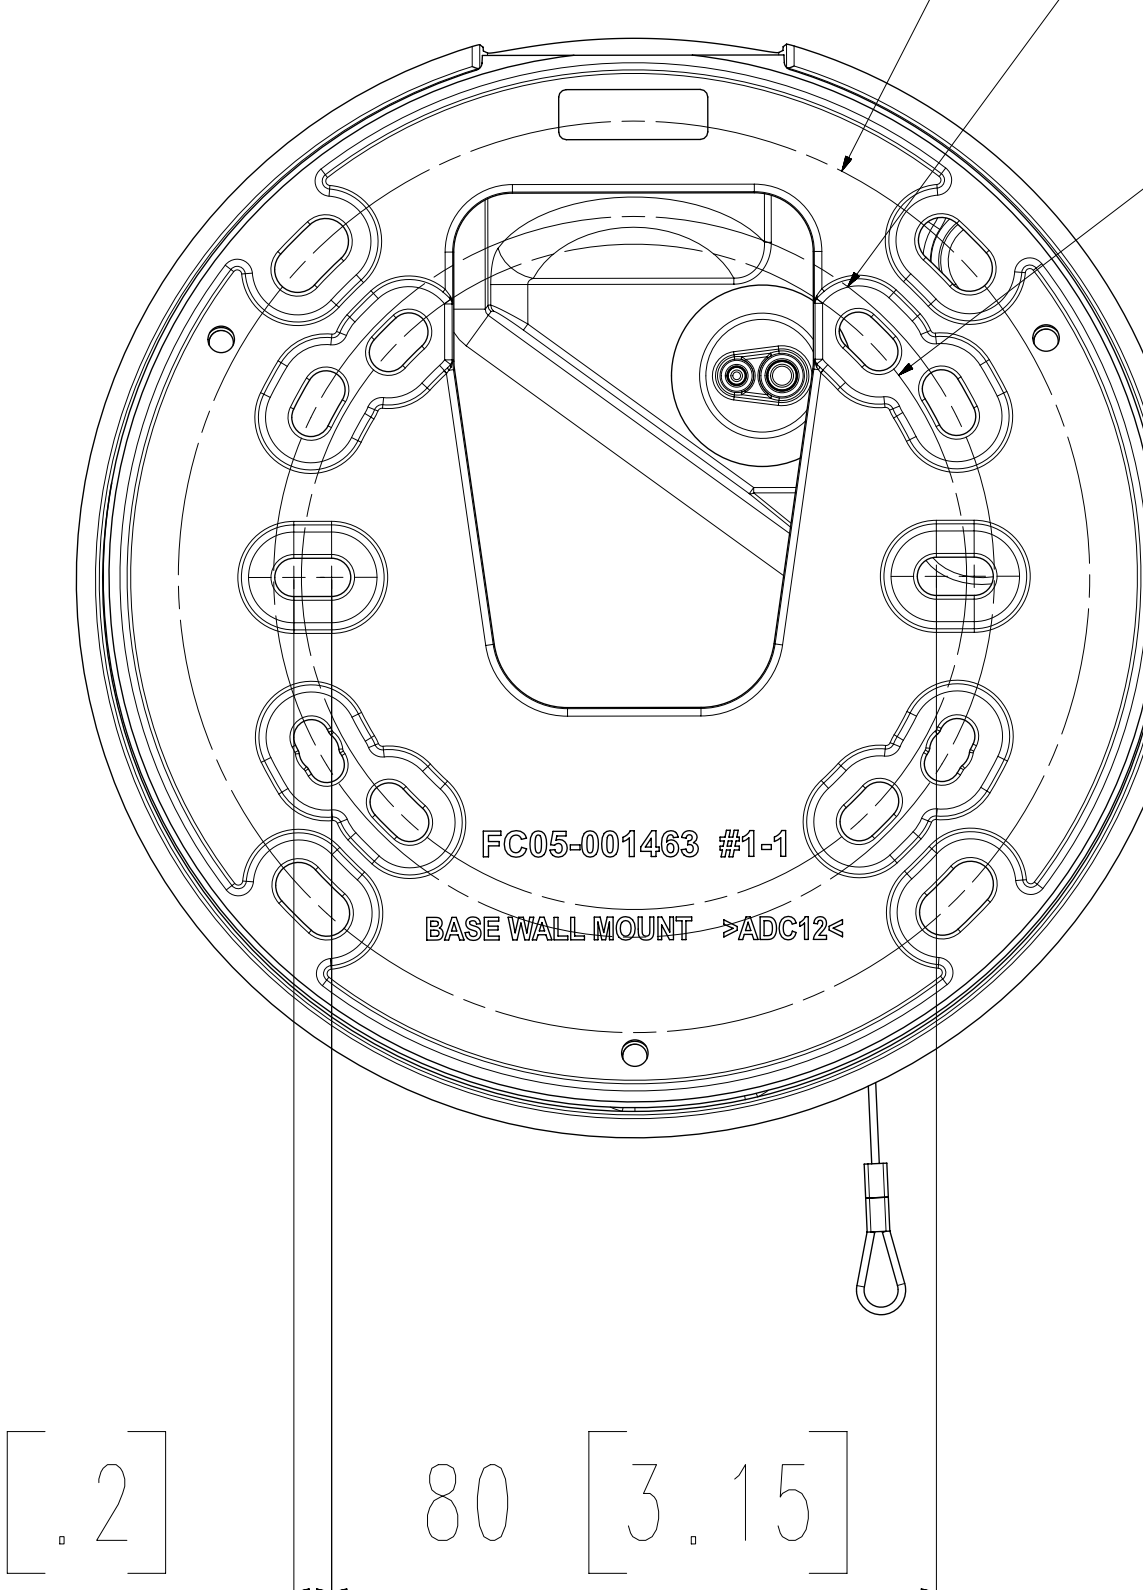

ASSY CAB BOT

Ø 26.5 [1.04]  
3/4 inch conduit

SCALE 2:3

Ø 147.5 [5.81]  
Ø 142.9 [5.63]  
Ø 25.4 [1]

29.9 [1.18]

73.3 [2.89]

0.4 [.02]

43 [1.69]

Ø 120.6 [4.75]  
Ø 95.3 [3.75]  
Ø 88 [3.46]

5 [.2]

80 [3.15]

1	SBO-147B	'21.01.20
No.	MODEL NAME	DATE
Unit:mm[inch]	SCALE:1/1	© Hanwha Techwin