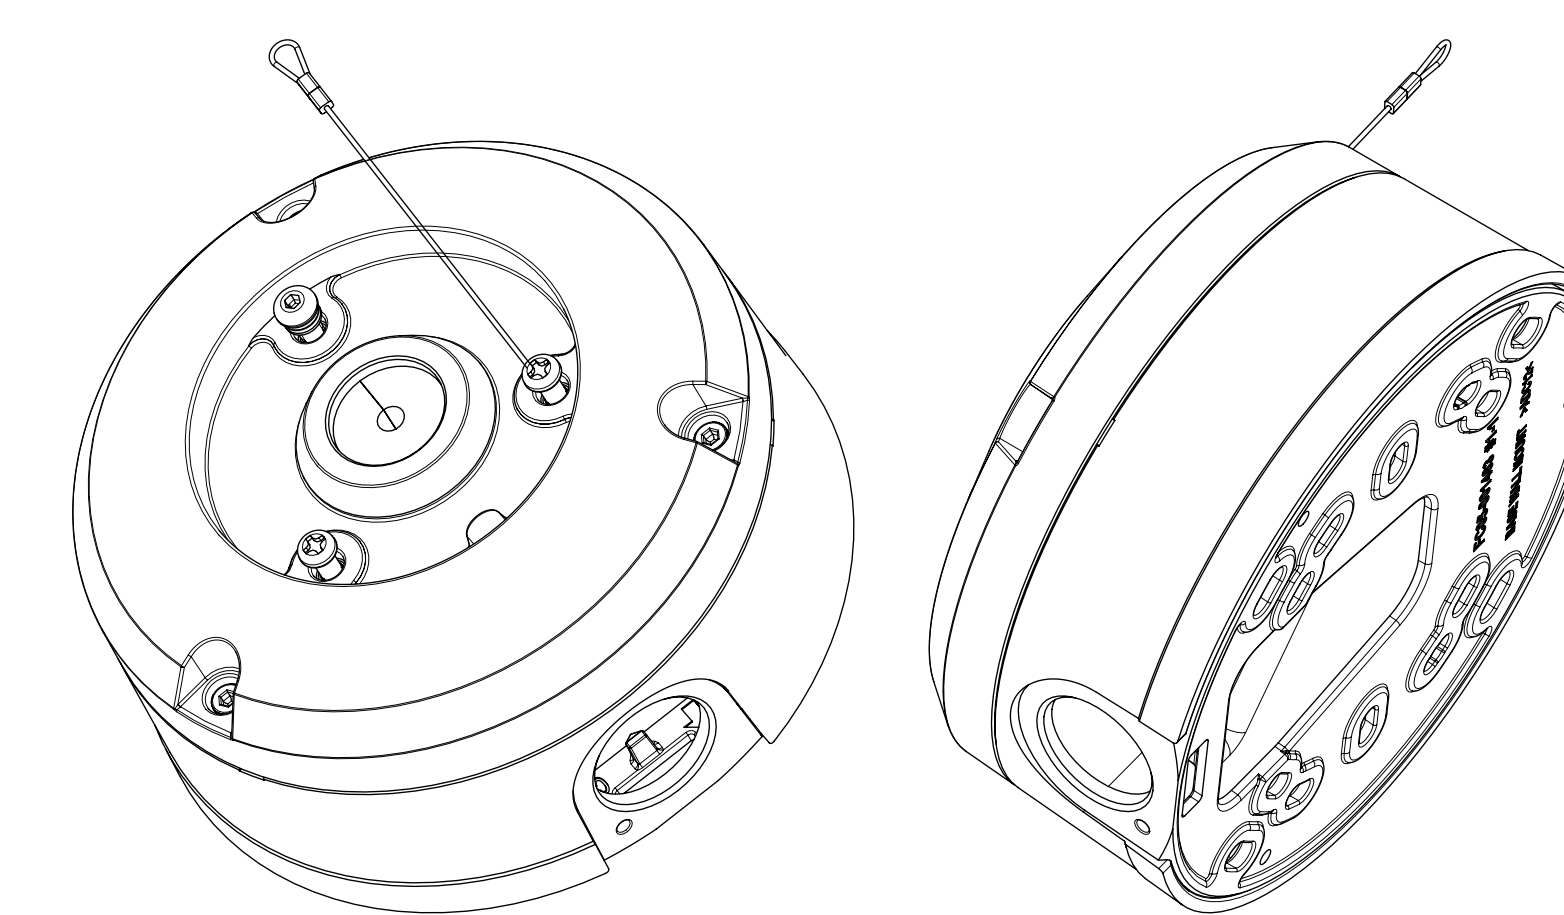

ASSY CAB BOT

Ø 26.5 [1.04]  
3/4 inch conduit

SCALE 2:3

Ø 147.5 [5.81]  
Ø 142.9 [5.63]  
Ø 25.4 [1]

29.9 [1.18]

73.3 [2.89]

0.4 [.02]

43 [1.69]

Ø 120.6 [4.75]  
Ø 95.3 [3.75]  
Ø 88 [3.46]

5 [.2]

80 [3.15]

1	SBO-147B	'21.01.20
No.	MODEL NAME	DATE
Unit:mm[inch]	SCALE:1/1	© Hanwha Techwin