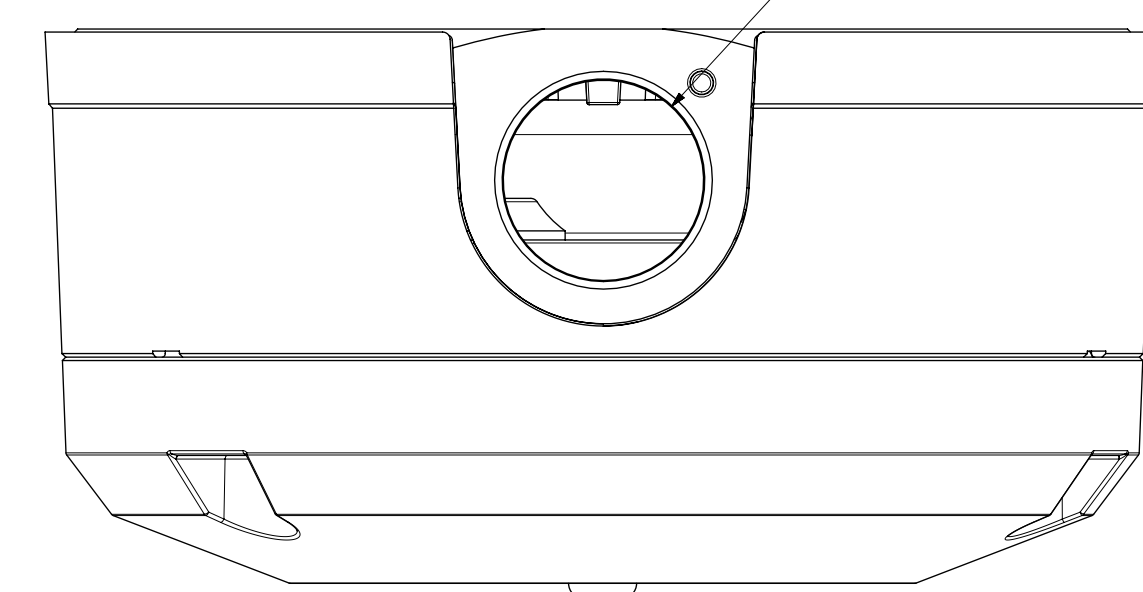

ASSY CAB BOT

Ø 26.5 [1.04]  
3/4 inch conduit

SCALE 2:3

Ø 147.5 [5.81]  
Ø 142.9 [5.63]  
Ø 25.4 [1]

29.9 [1.18]

73.3 [2.89]

0.4 [.02]

43 [1.69]

Ø 120.6 [4.75]  
Ø 95.3 [3.75]  
Ø 88 [3.46]

5 [.2]

80 [3.15]

1	SBO-147B	'21.01.20
No.	MODEL NAME	DATE
Unit:mm[inch]	SCALE:1/1	© Hanwha Techwin