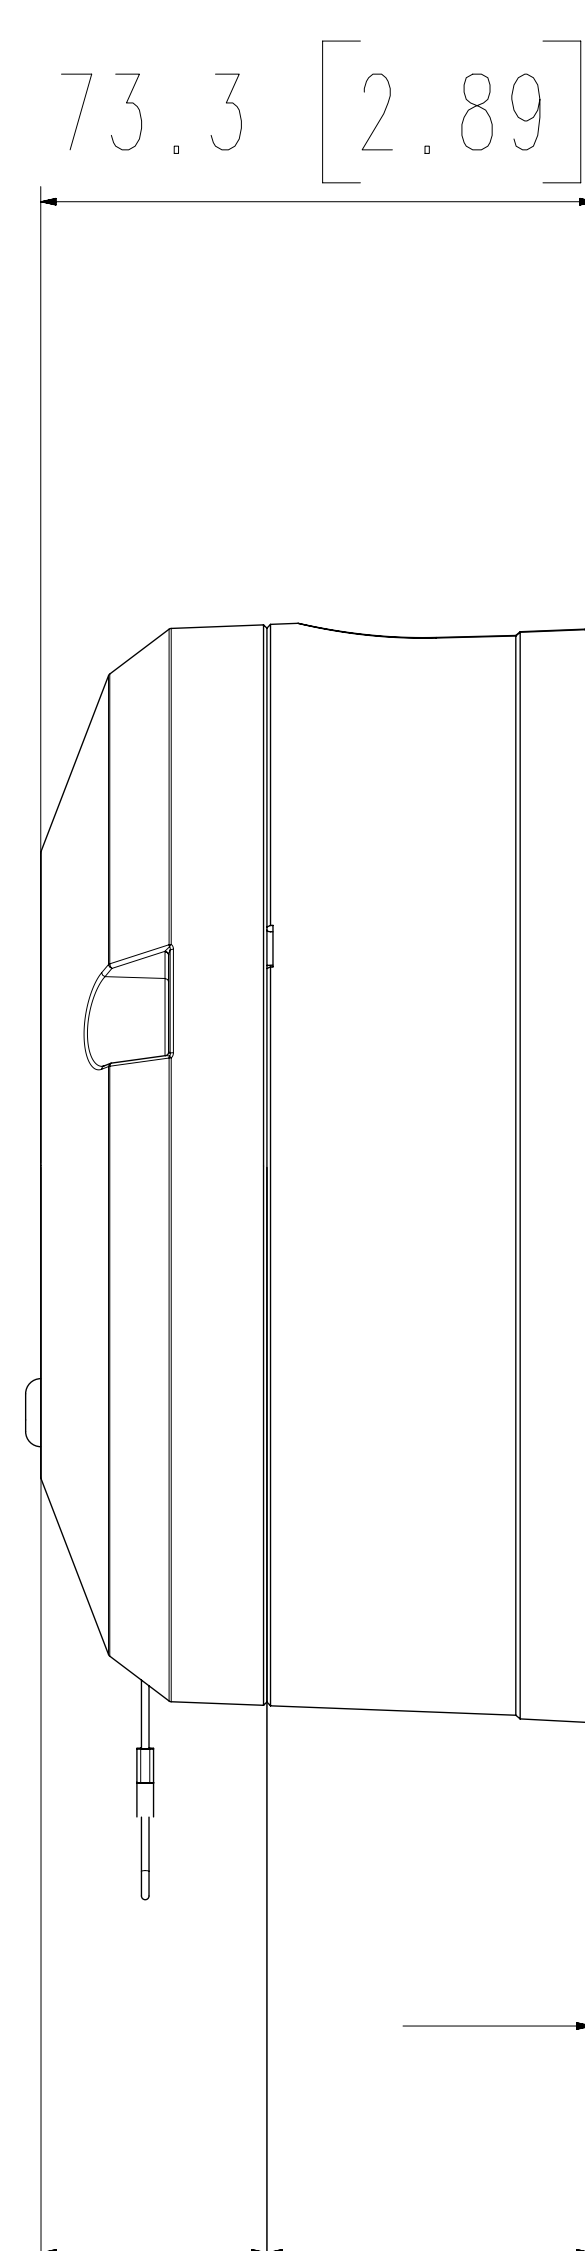

ASSY CAB BOT

Ø 26.5 [1.04]  
3/4 inch conduit

SCALE 2:3

Ø 147.5 [5.81]  
Ø 142.9 [5.63]  
Ø 25.4 [1]

29.9 [1.18]

73.3 [2.89]

0.4 [.02]

43 [1.69]

Ø 120.6 [4.75]  
Ø 95.3 [3.75]  
Ø 88 [3.46]

5 [.2]

80 [3.15]

1	SBO-147B	'21.01.20
No.	MODEL NAME	DATE
Unit:mm[inch]	SCALE:1/1	© Hanwha Techwin