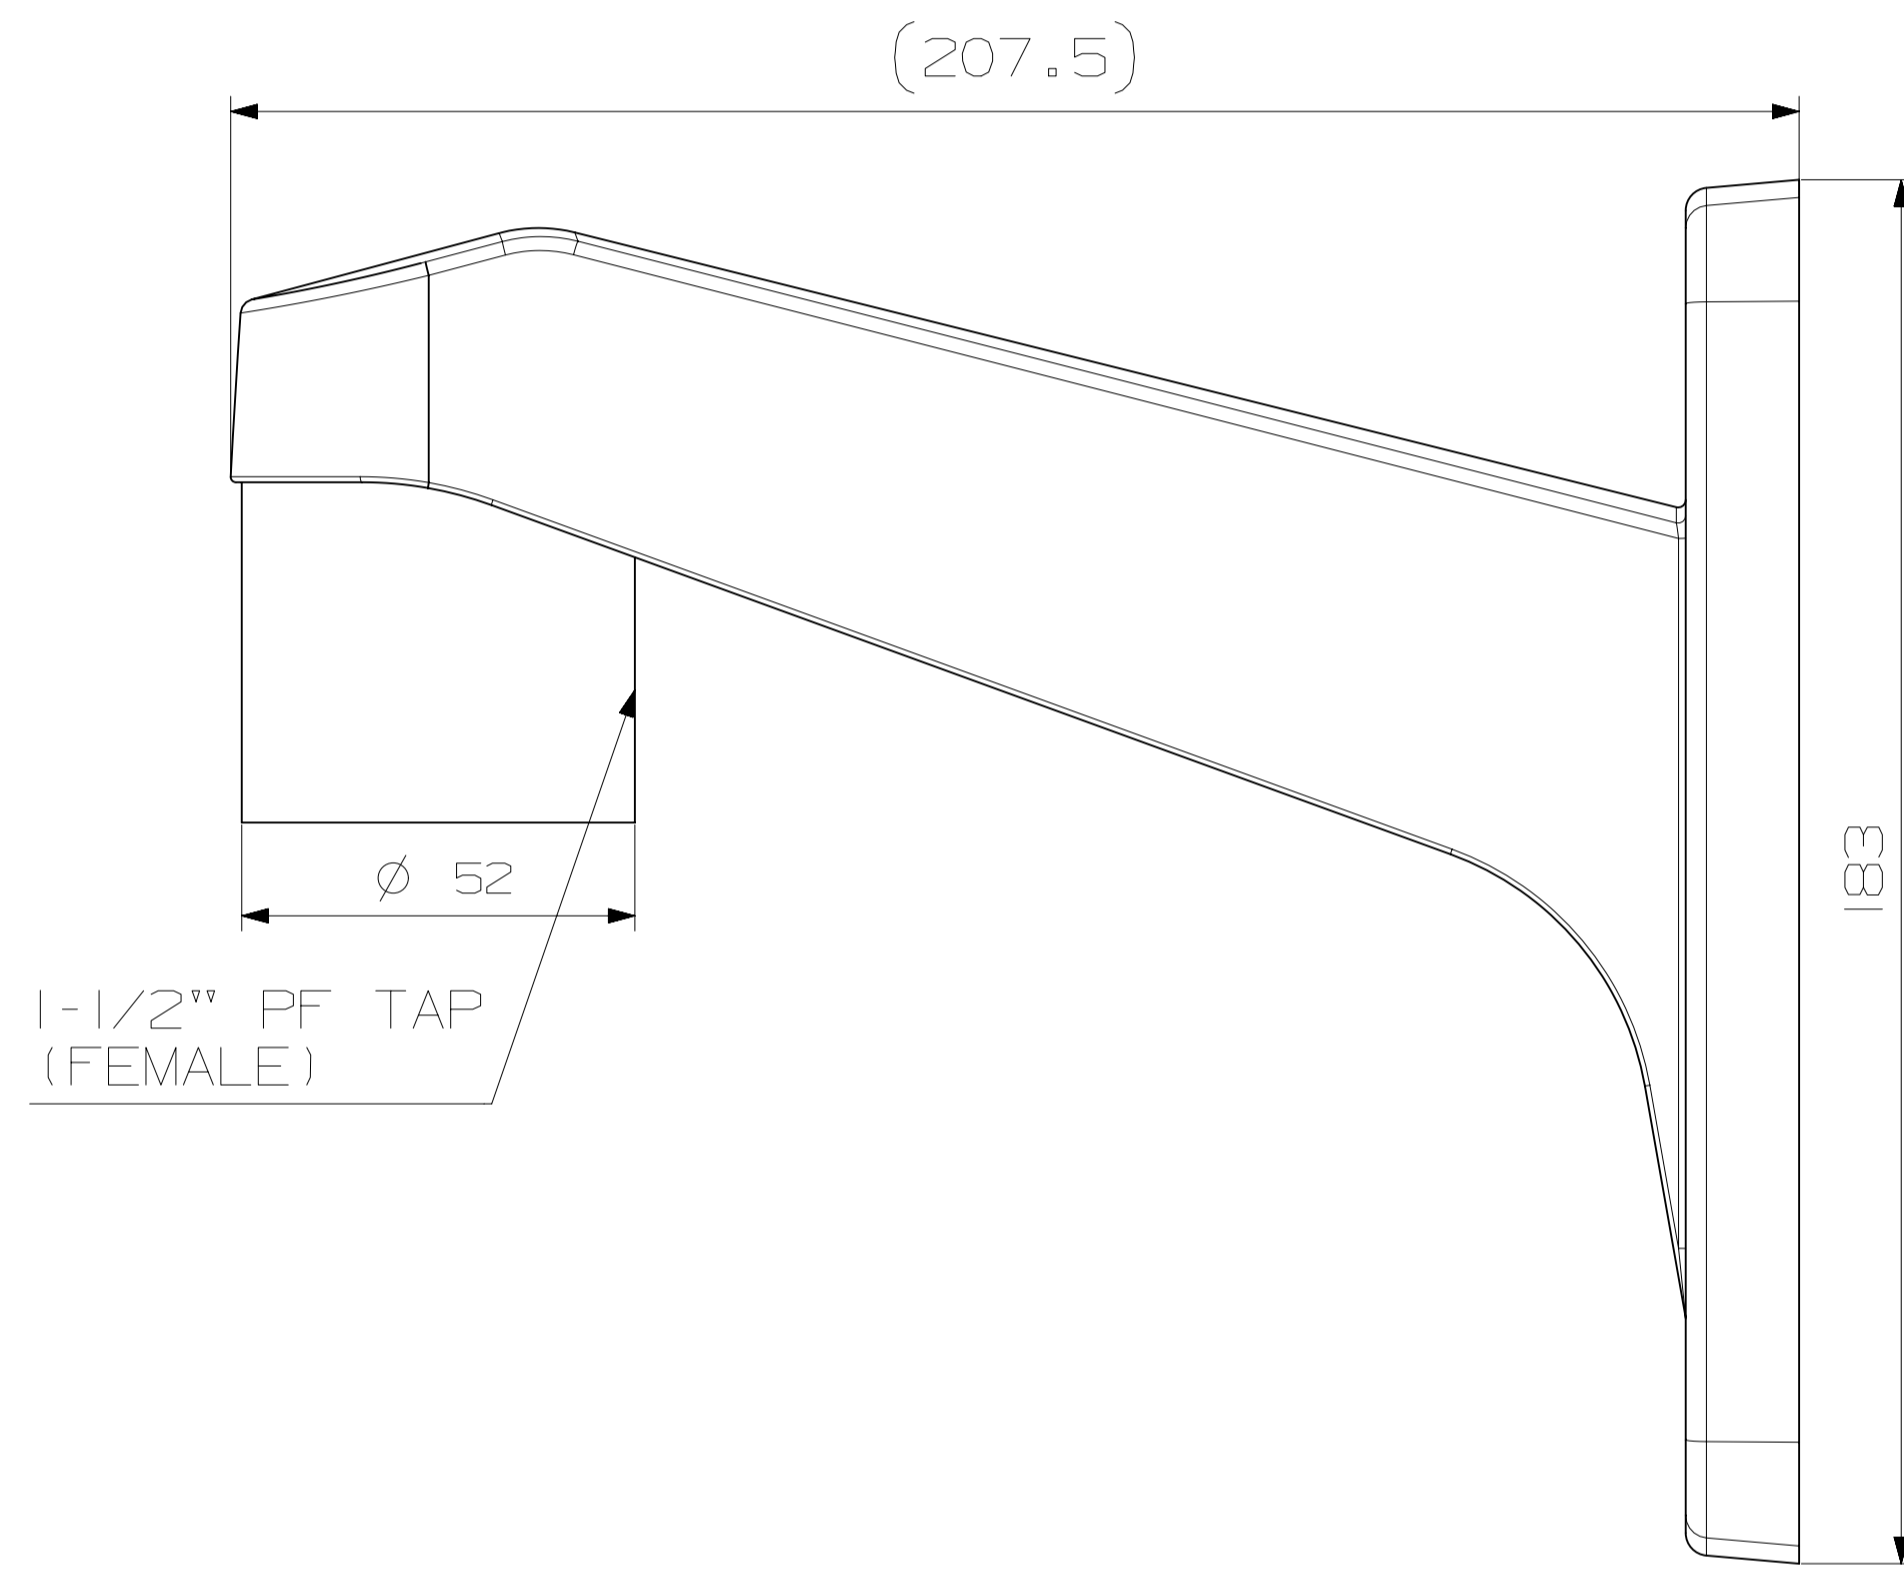

WALL MOUNT
SBP-300WMI

1-1/2" PF TAP
(FEMALE)