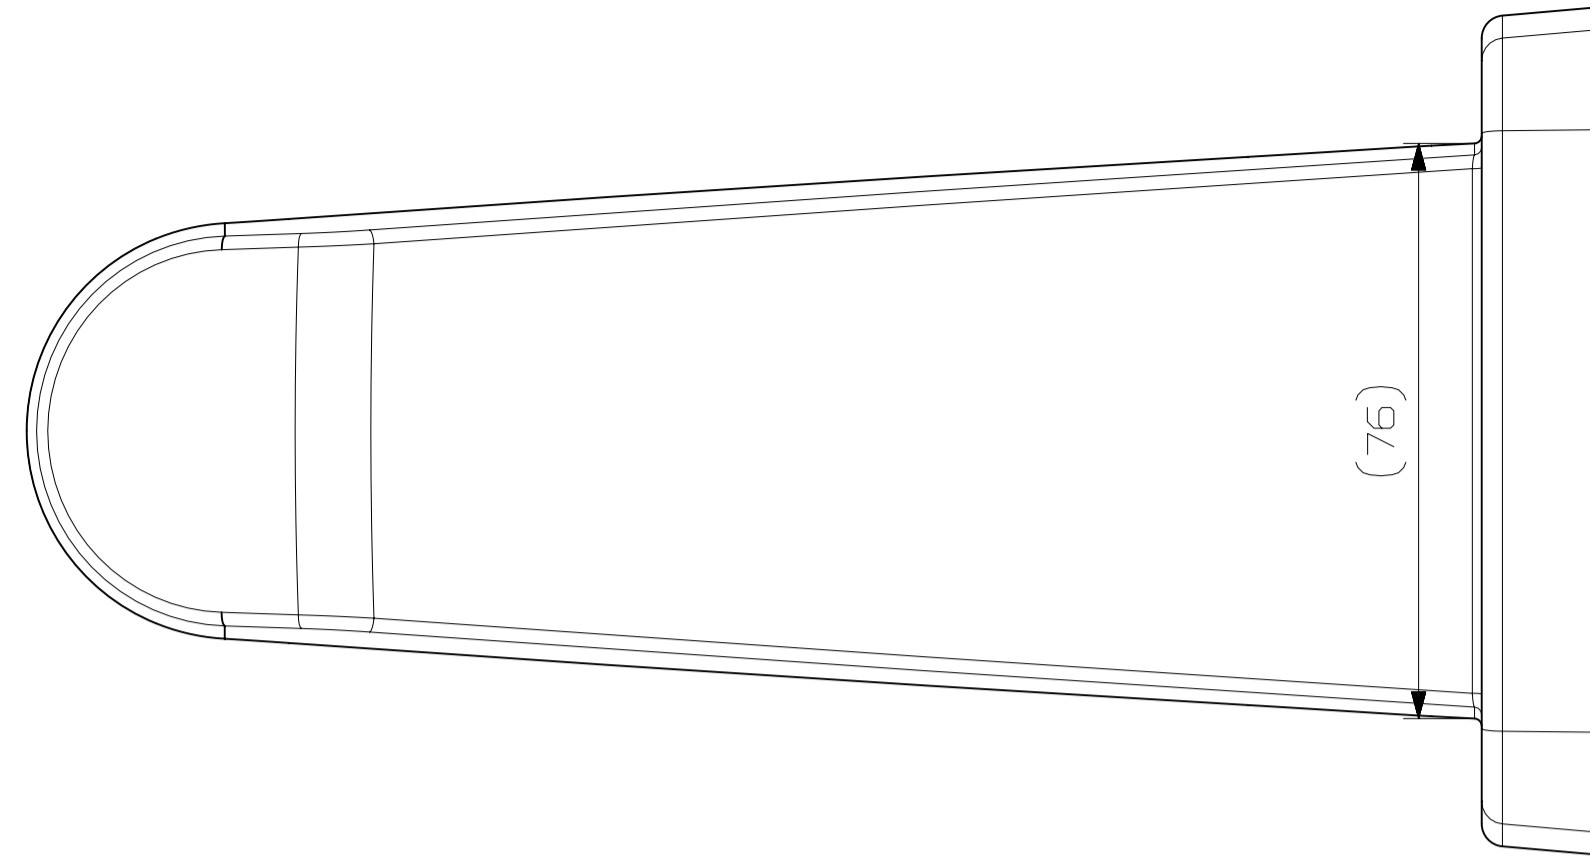

WALL MOUNT
SBP-300WMI

1-1/2" PF TAP
(FEMALE)