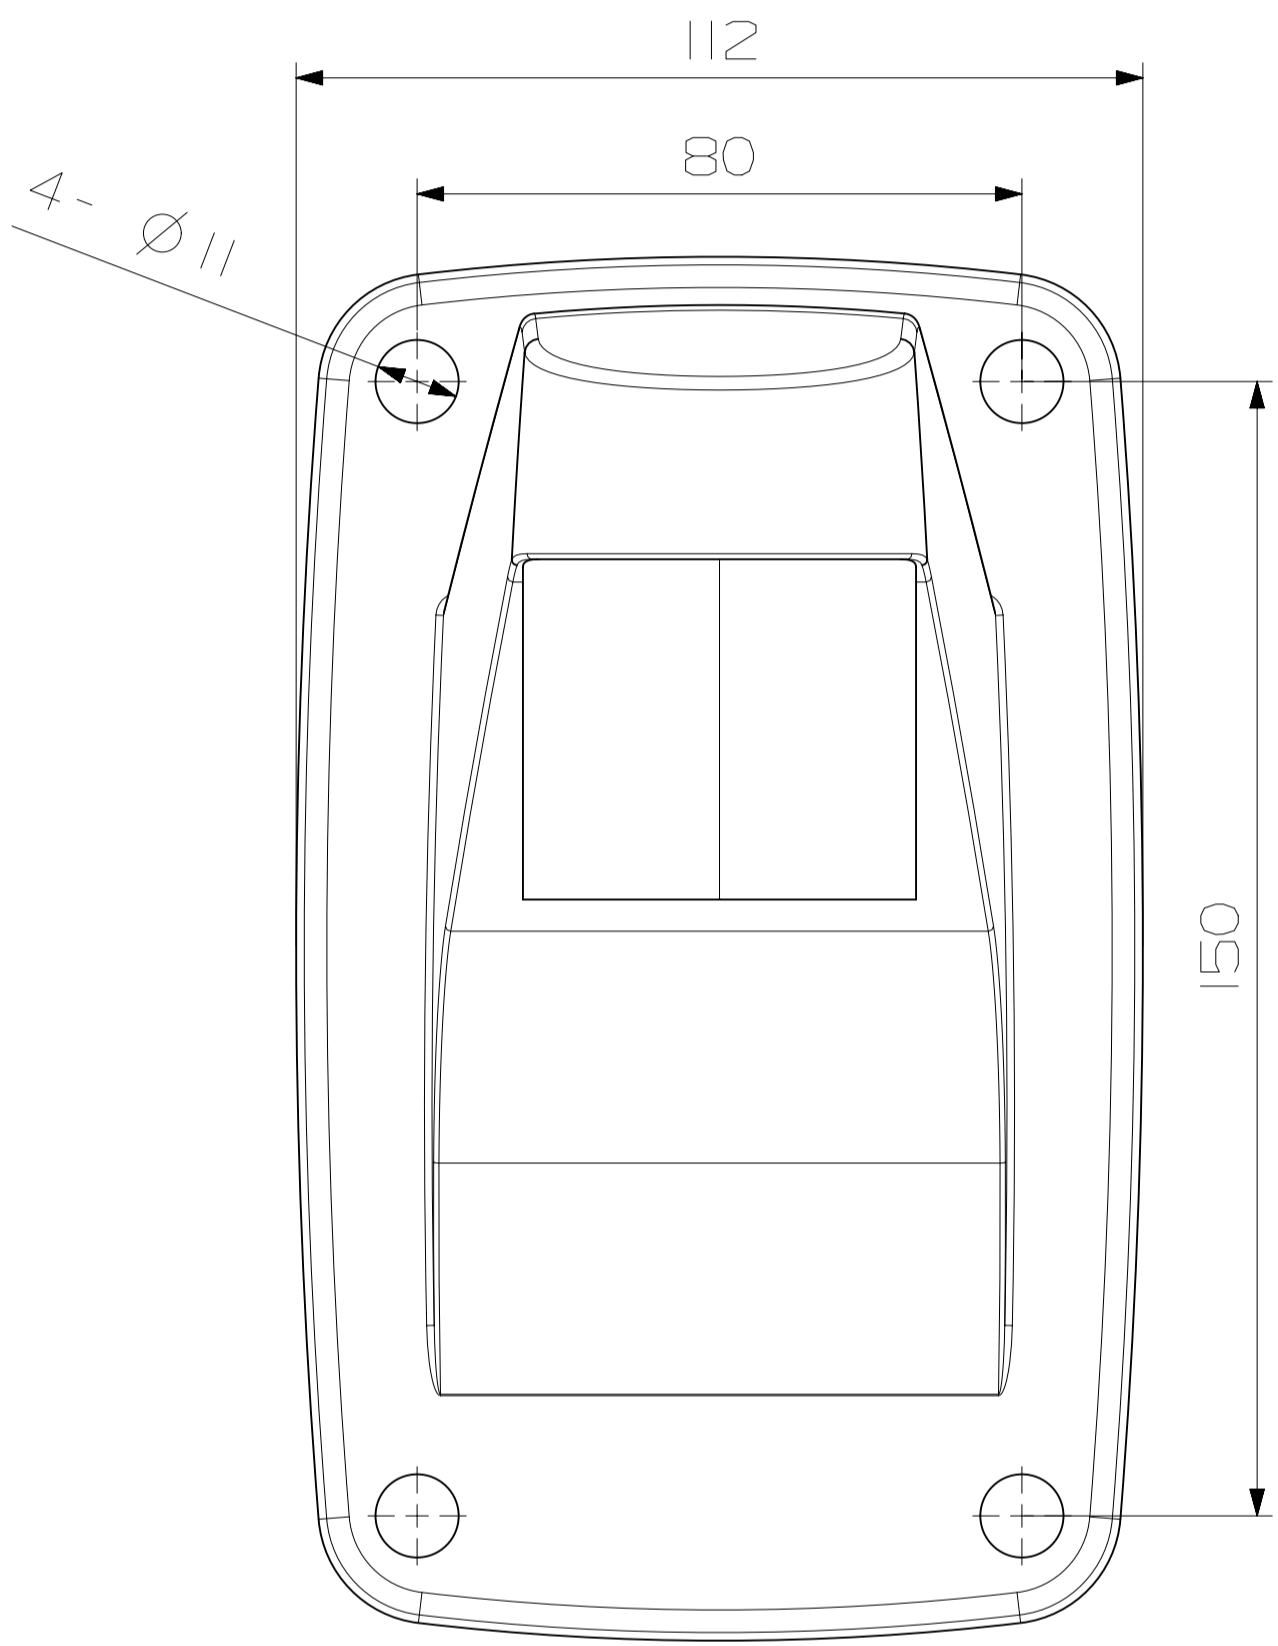

WALL MOUNT
SBP-300WMI

1-1/2" PF TAP
(FEMALE)