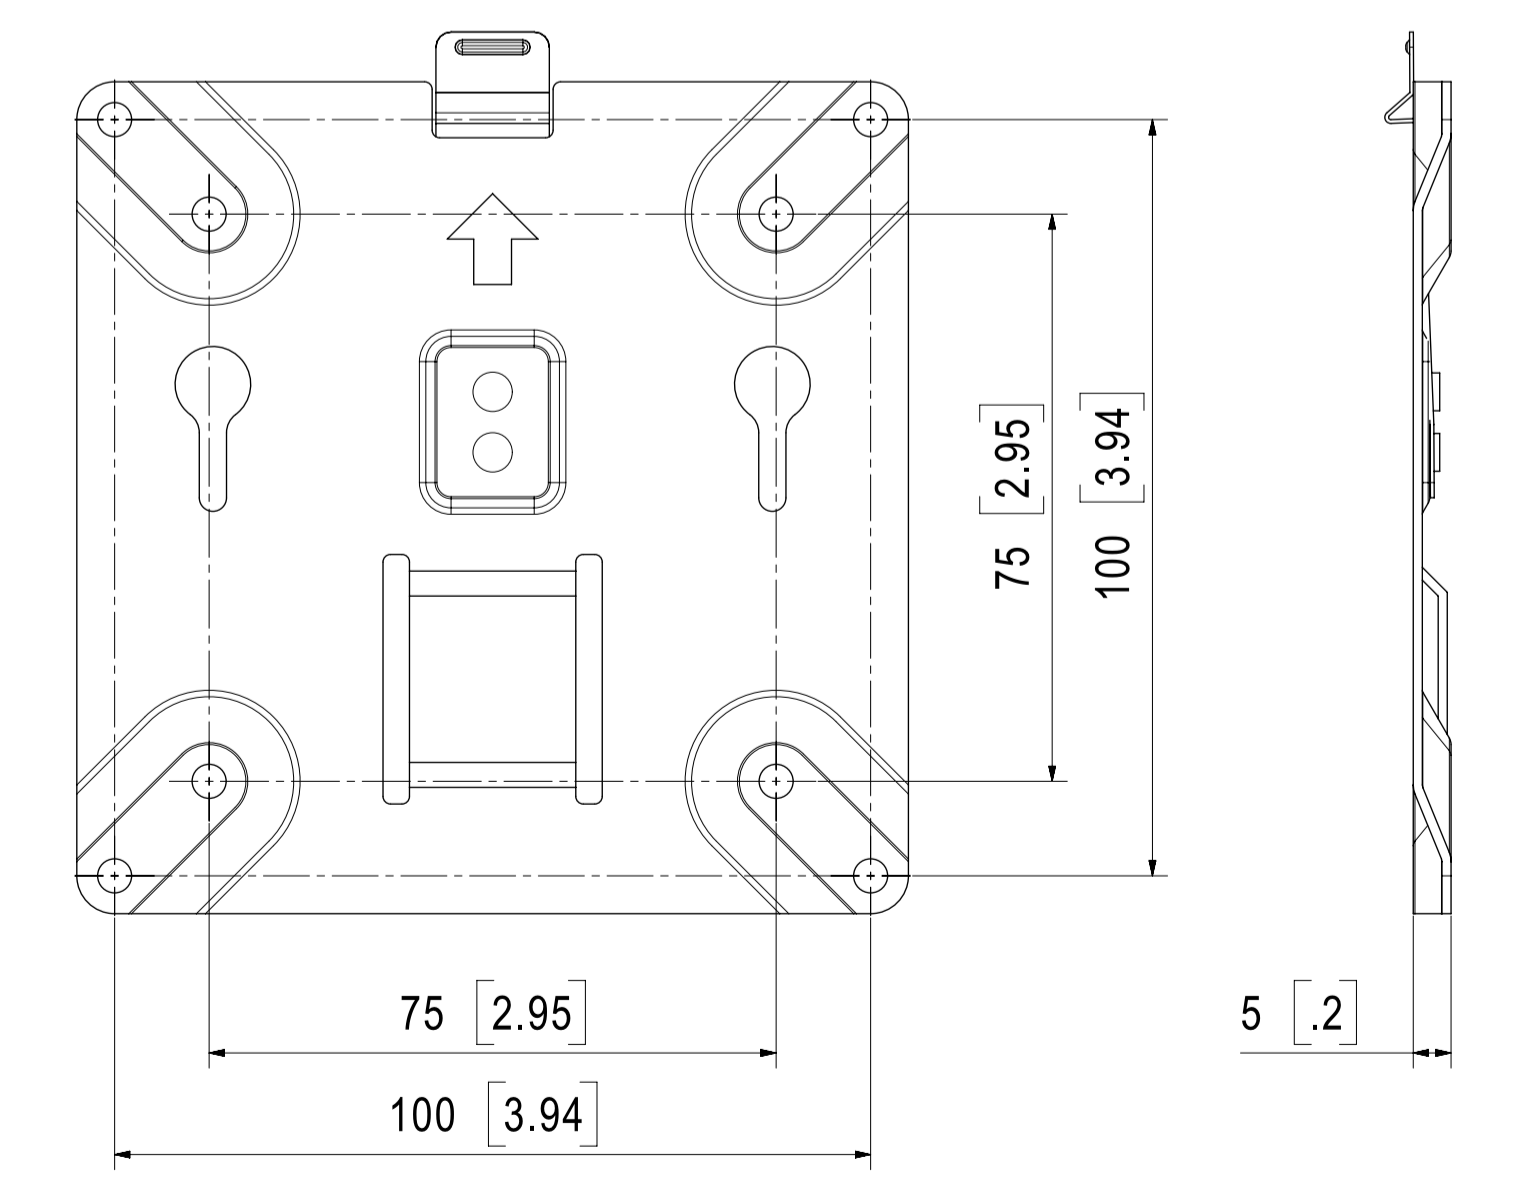

SPD-152

Assembly with MULTI ADAPTOR

MULTI ADAPTOR

DRAWING NAME	APPEARANCE DRAWING
MODEL NAME	SPD-152
Hanwha Techwin	