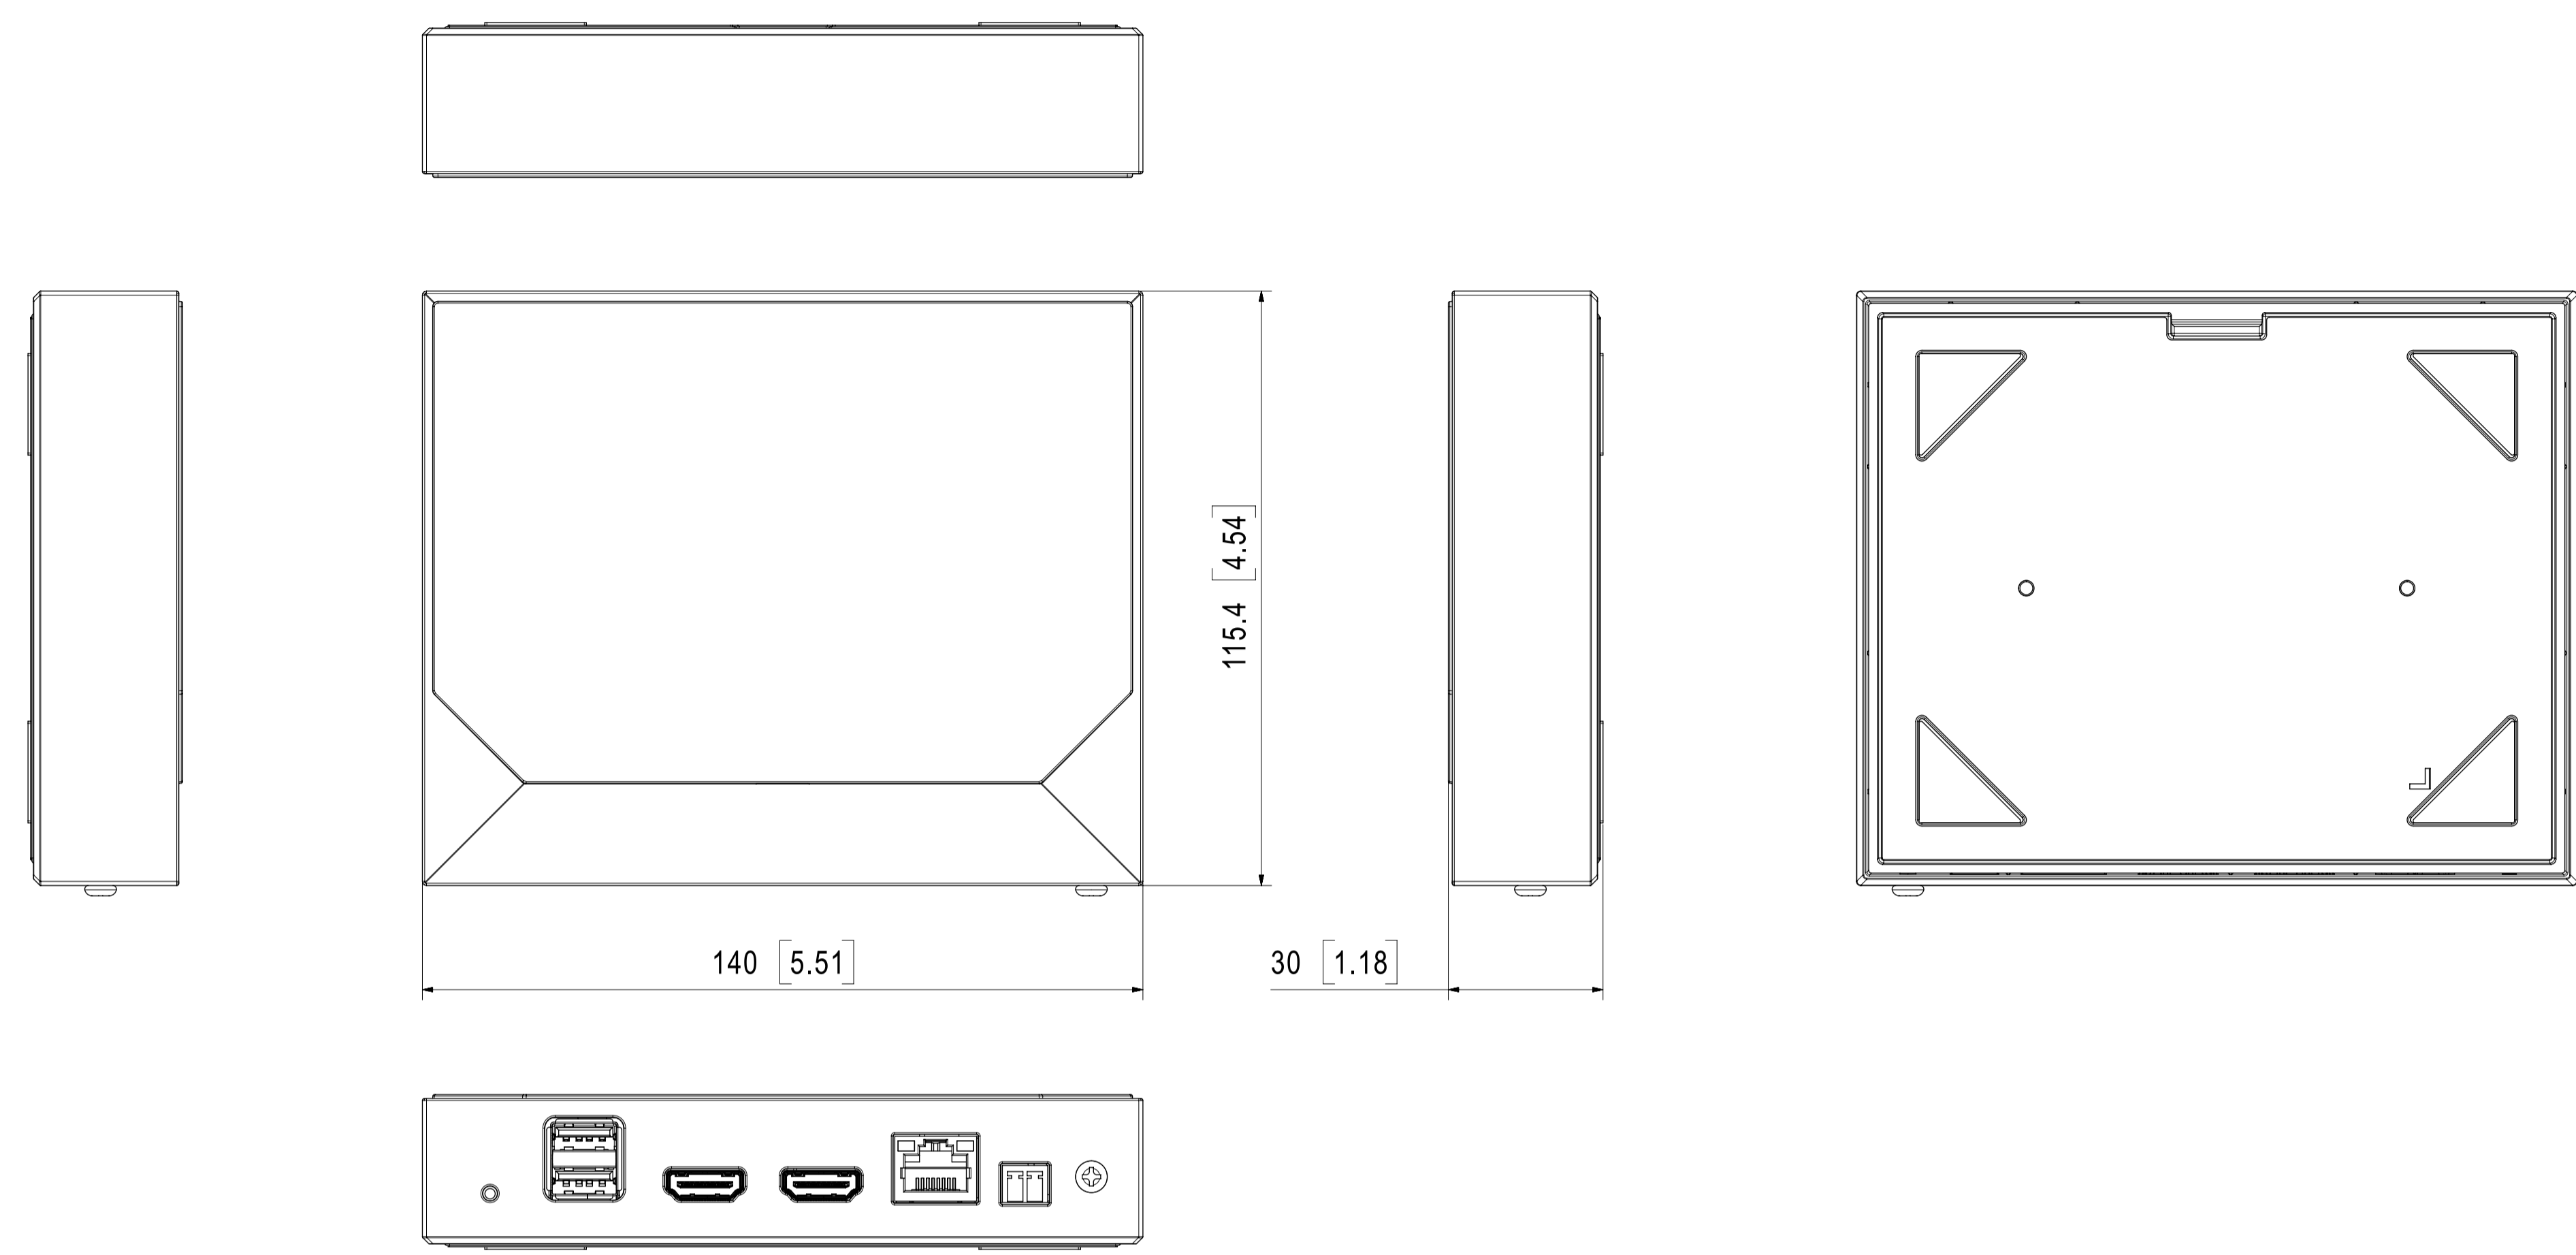

SPD-152

Assembly with MULTI ADAPTOR

MULTI ADAPTOR

DRAWING NAME	APPEARANCE DRAWING
MODEL NAME	SPD-152
Hanwha Techwin	