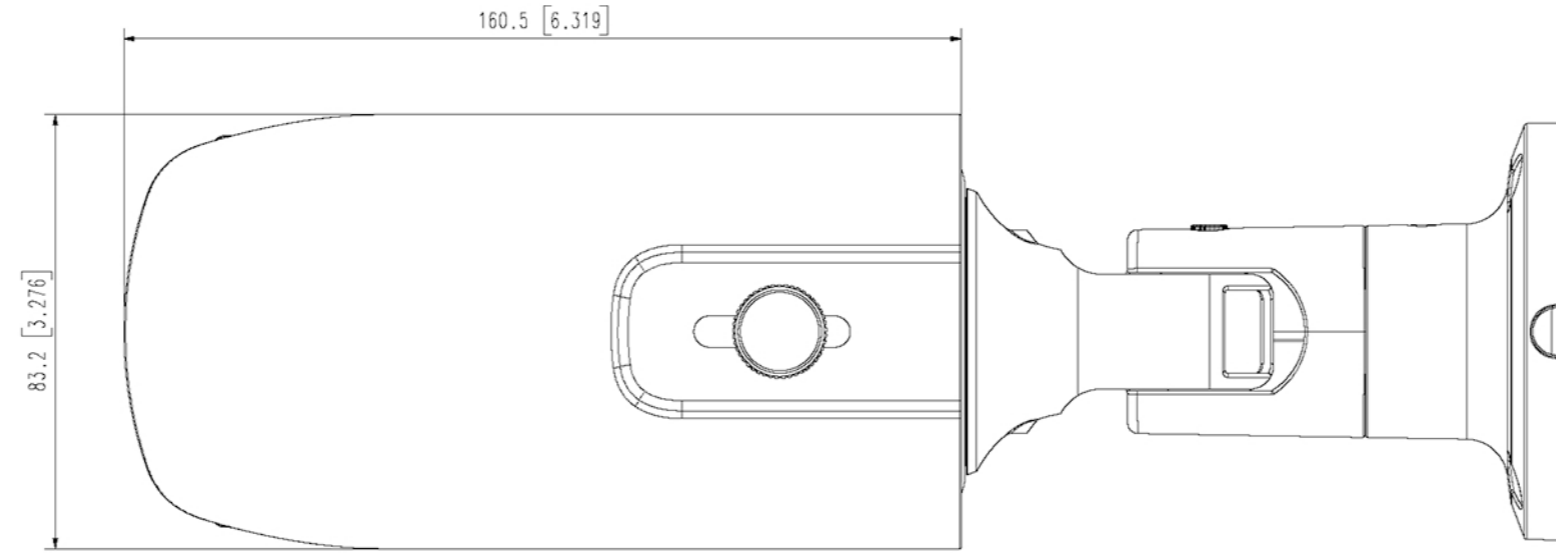

MODEL NAME

HCO-7070KRN

UNIT : mm [inch]
SCALE : 1/1