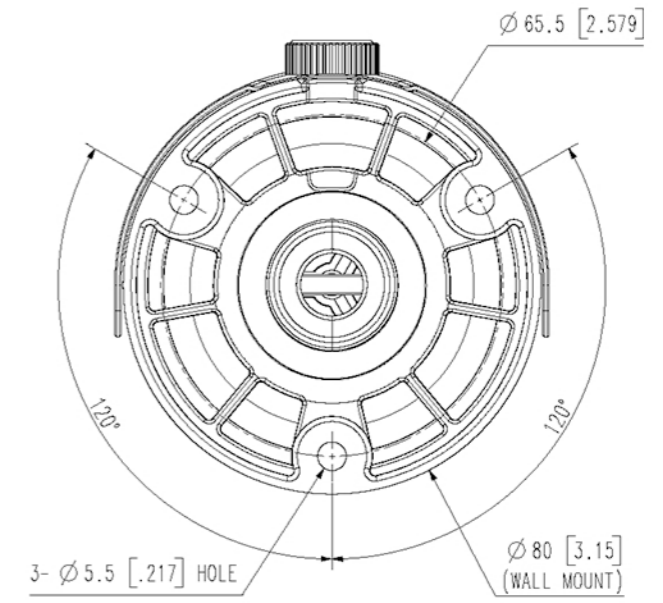

MODEL NAME

HCO-7070KRN

UNIT : mm [inch]
SCALE : 1/1