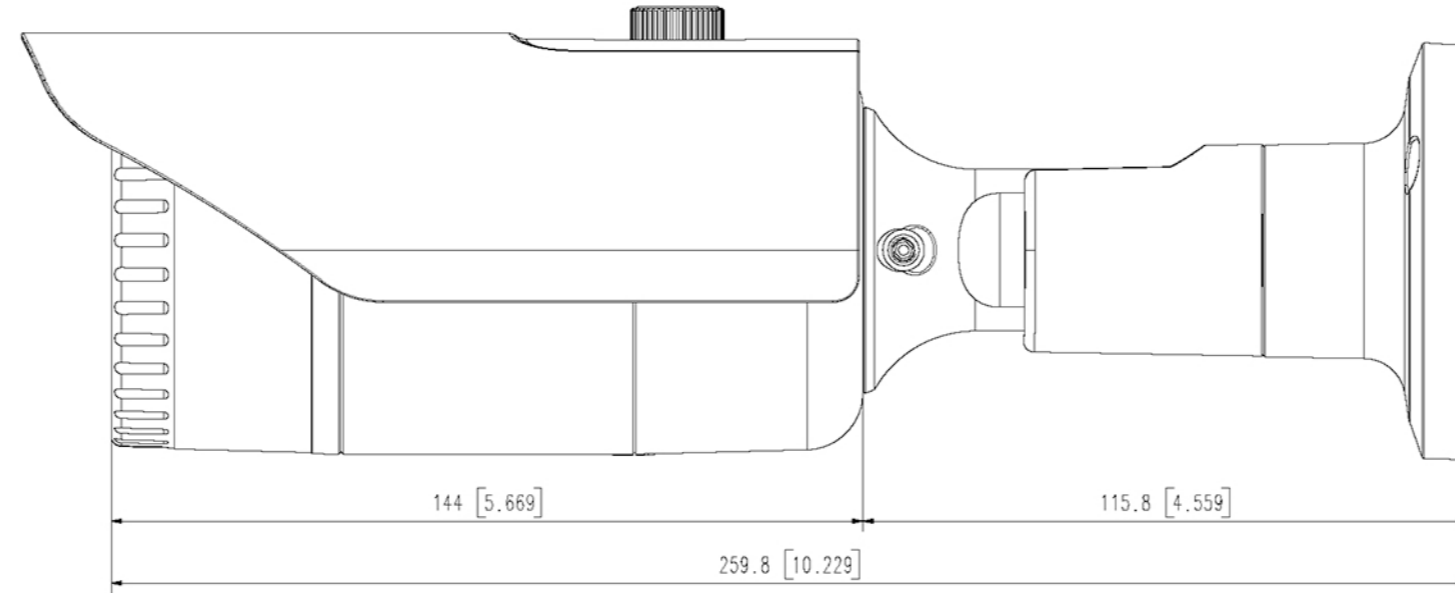

MODEL NAME

HCO-7070KRN

UNIT : mm [inch]
SCALE : 1/1