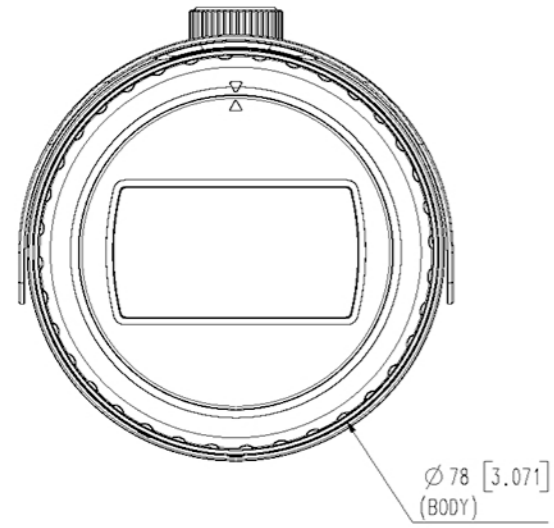

MODEL NAME

HCO-7070KRN

UNIT : mm [inch]
SCALE : 1/1