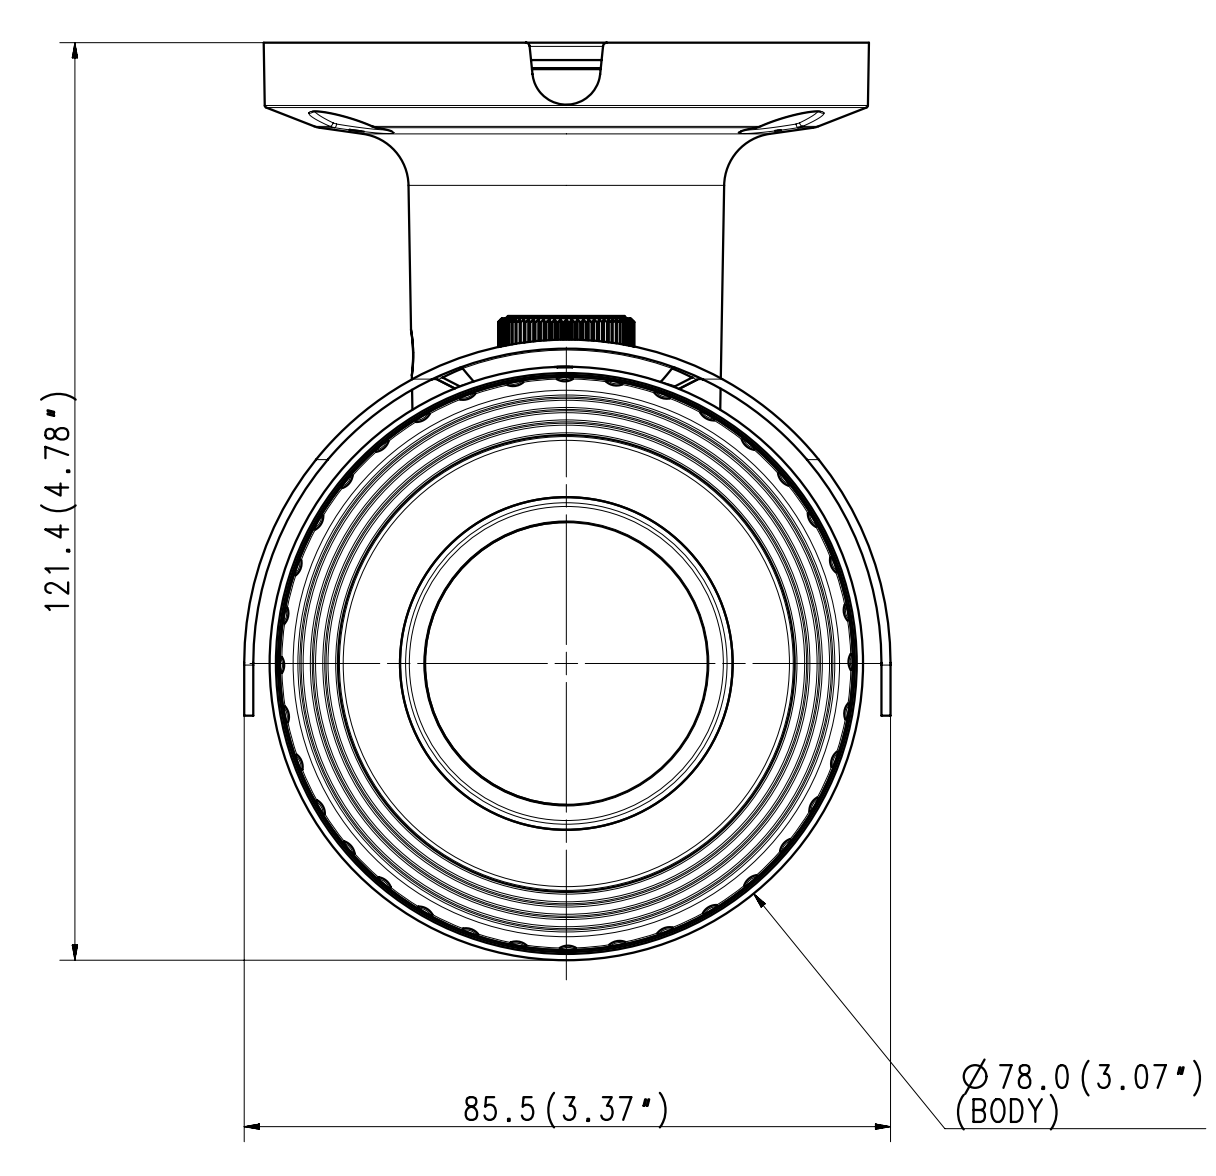

NO	PART NAME	CODE NO.	MATERIAL	Q'TY	REMARK
1	final assy 140823	014304	MATERIAL	1	REMARK

CHANGE

UNIT	mm (inch)	DESIGN	CHECK	APPROVAL	PART NAME	ASSY-FINAL
SCALE	1/1	STW	STW	STW	MODEL NAME	SCO-5083R SUO-5083R
		14.09.23	14.09.23	14.09.23	CODE NO.	014304
SAMSUNG TECHWIN						