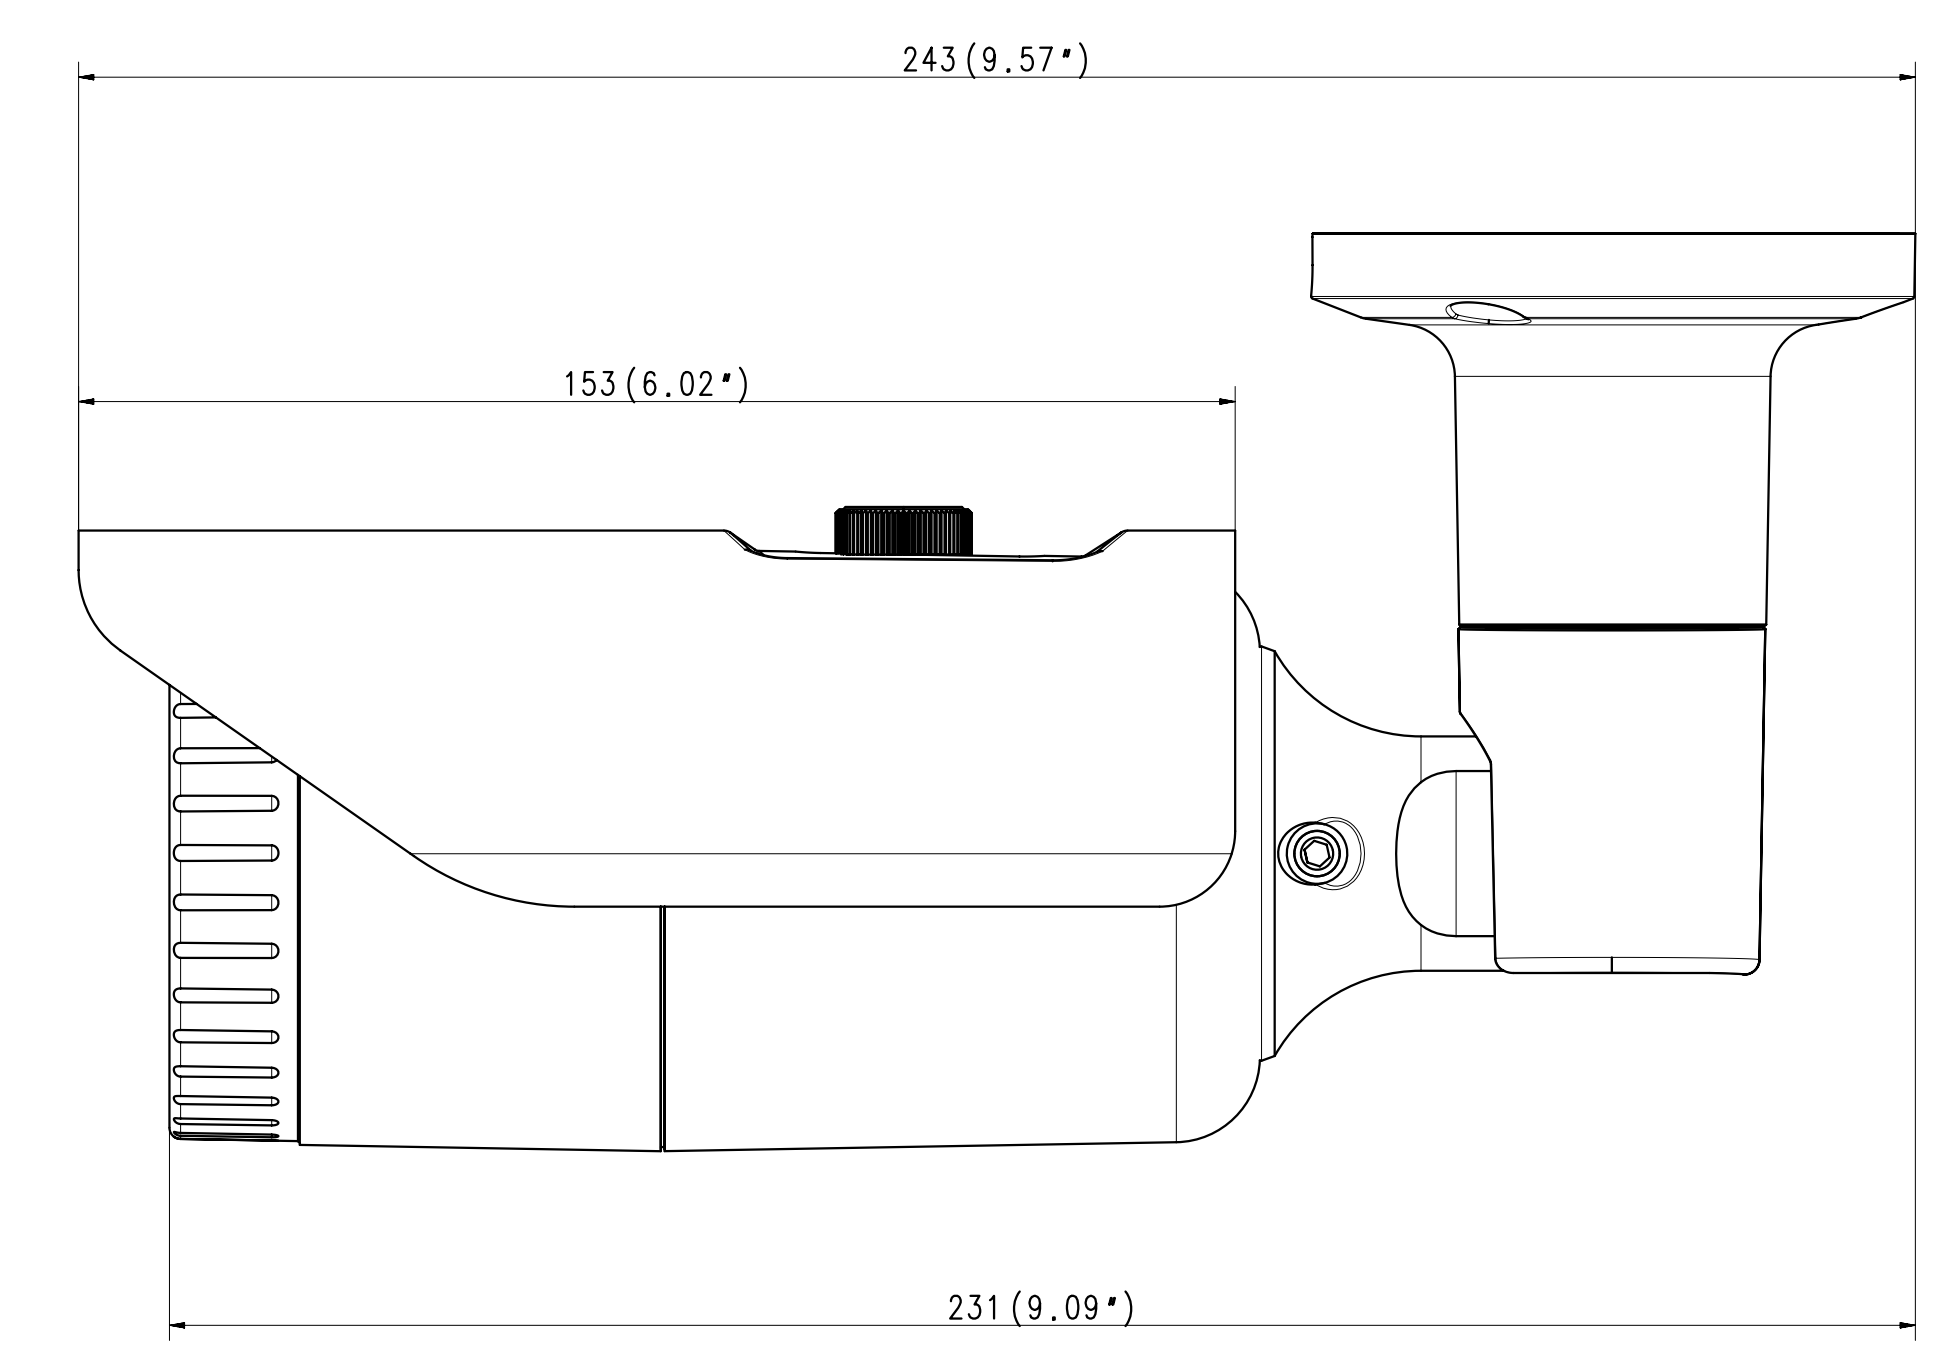

NO	PART NAME	CODE NO.	MATERIAL	Q'TY	REMARK
1	final assy 140823	014304	MATERIAL	1	REMARK

CHANGE

UNIT	mm (inch)	DESIGN	CHECK	APPROVAL	PART NAME	ASSY-FINAL
SCALE	1/1	STW	STW	STW	MODEL NAME	SCO-5083R SUO-5083R
		14.09.23	14.09.23	14.09.23	CODE NO.	014304
SAMSUNG TECHWIN						