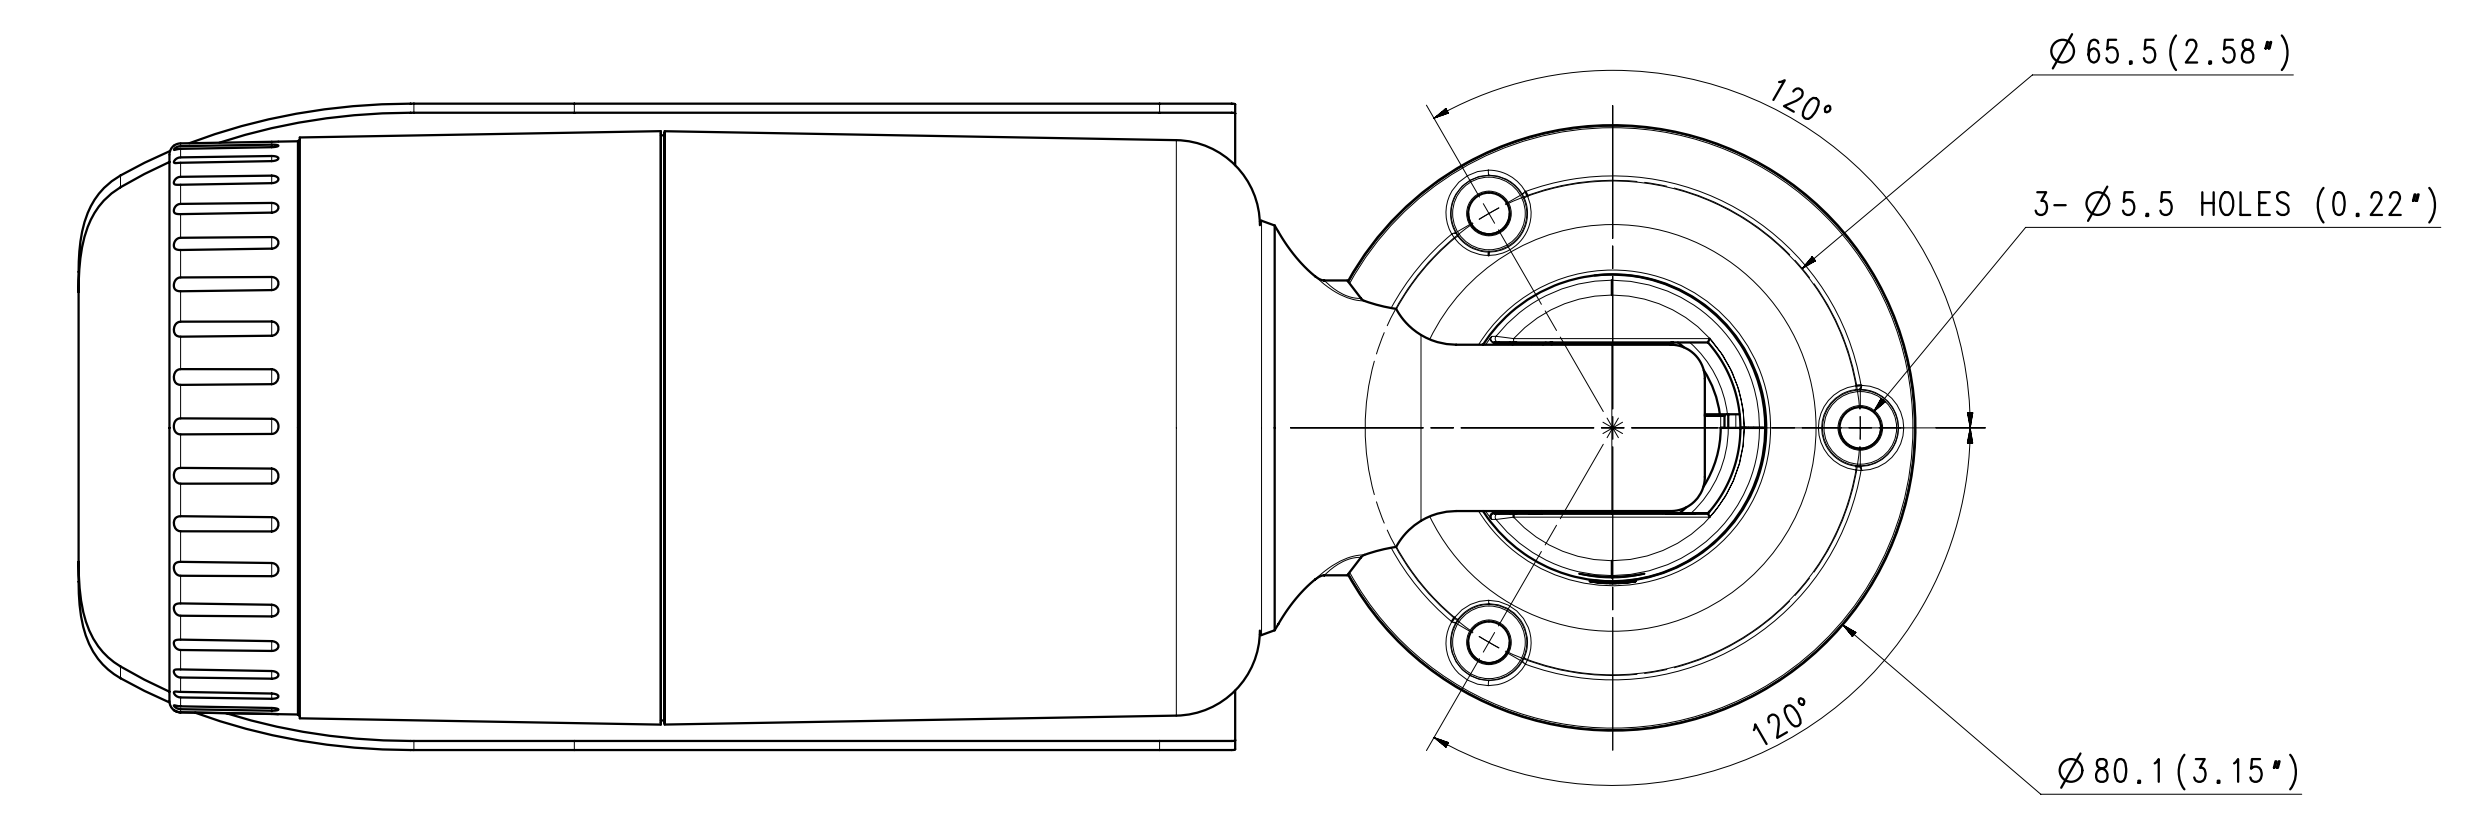

NO	PART NAME	CODE NO.	MATERIAL	Q'TY	REMARK
1	final assy 140823	014304	MATERIAL	1	REMARK

CHANGE

UNIT	mm (inch)	DESIGN	CHECK	APPROVAL	PART NAME	ASSY-FINAL
SCALE	1/1	STW	STW	STW	MODEL NAME	SCO-5083R SUO-5083R
		14.09.23	14.09.23	14.09.23	CODE NO.	014304
SAMSUNG TECHWIN						