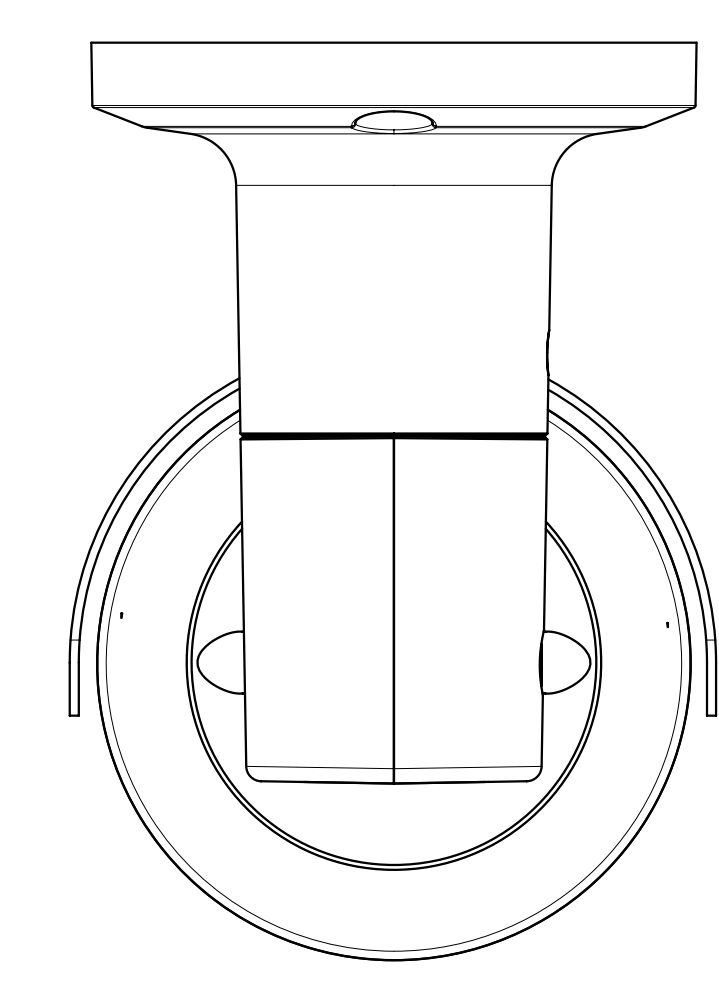

NO	PART NAME	CODE NO.	MATERIAL	Q'TY	REMARK
1	final assy 140823	014304	MATERIAL	1	REMARK

CHANGE

UNIT	mm (inch)	DESIGN	CHECK	APPROVAL	PART NAME	ASSY-FINAL
SCALE	1/1	STW	STW	STW	MODEL NAME	SCO-5083R SUO-5083R
		14.09.23	14.09.23	14.09.23	CODE NO.	014304
SAMSUNG TECHWIN						