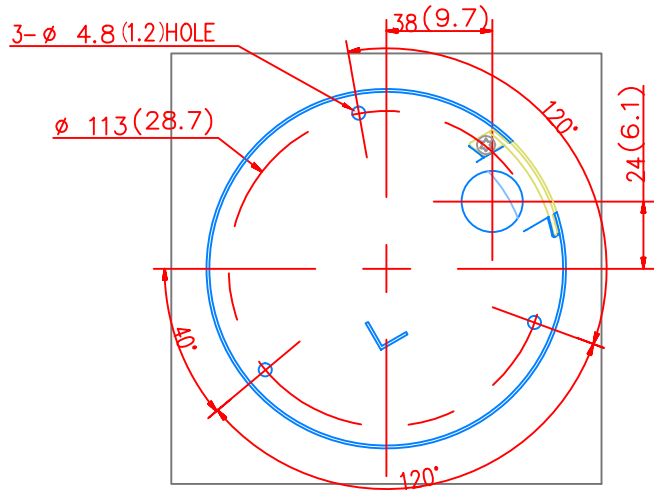

N0	PART NAME	CODE NO.	MATERIAL	Q'TY	REMARK
1	APPEARANCE	005688	MATERIAL	1	REMARK

mm(inch)

CHANGE	UNIT	mm	DESIGN	CHECK	APPROVAL	PART NAME	APPEARANCE
	SCALE	1/2	홍길화	이승엽	전병문	MODEL NAME	SNF-7010
			13.07.09	13.07.09	13.07.09	CODE NO.	005688
	SAMSUNG TECHWIN						