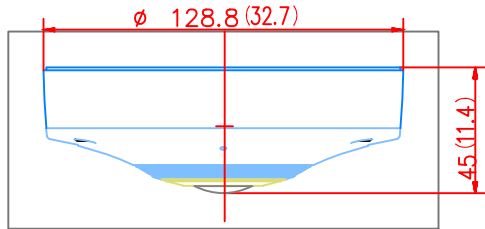

N0	PART NAME	CODE NO.	MATERIAL	Q'TY	REMARK
1	APPEARANCE	005688	MATERIAL	1	REMARK

mm(inch)

CHANGE	UNIT	mm	DESIGN	CHECK	APPROVAL	PART NAME	APPEARANCE
	SCALE	1/2	홍길화	이승엽	전병문	MODEL NAME	SNF-7010
			13.07.09	13.07.09	13.07.09	CODE NO.	005688
	SAMSUNG TECHWIN						