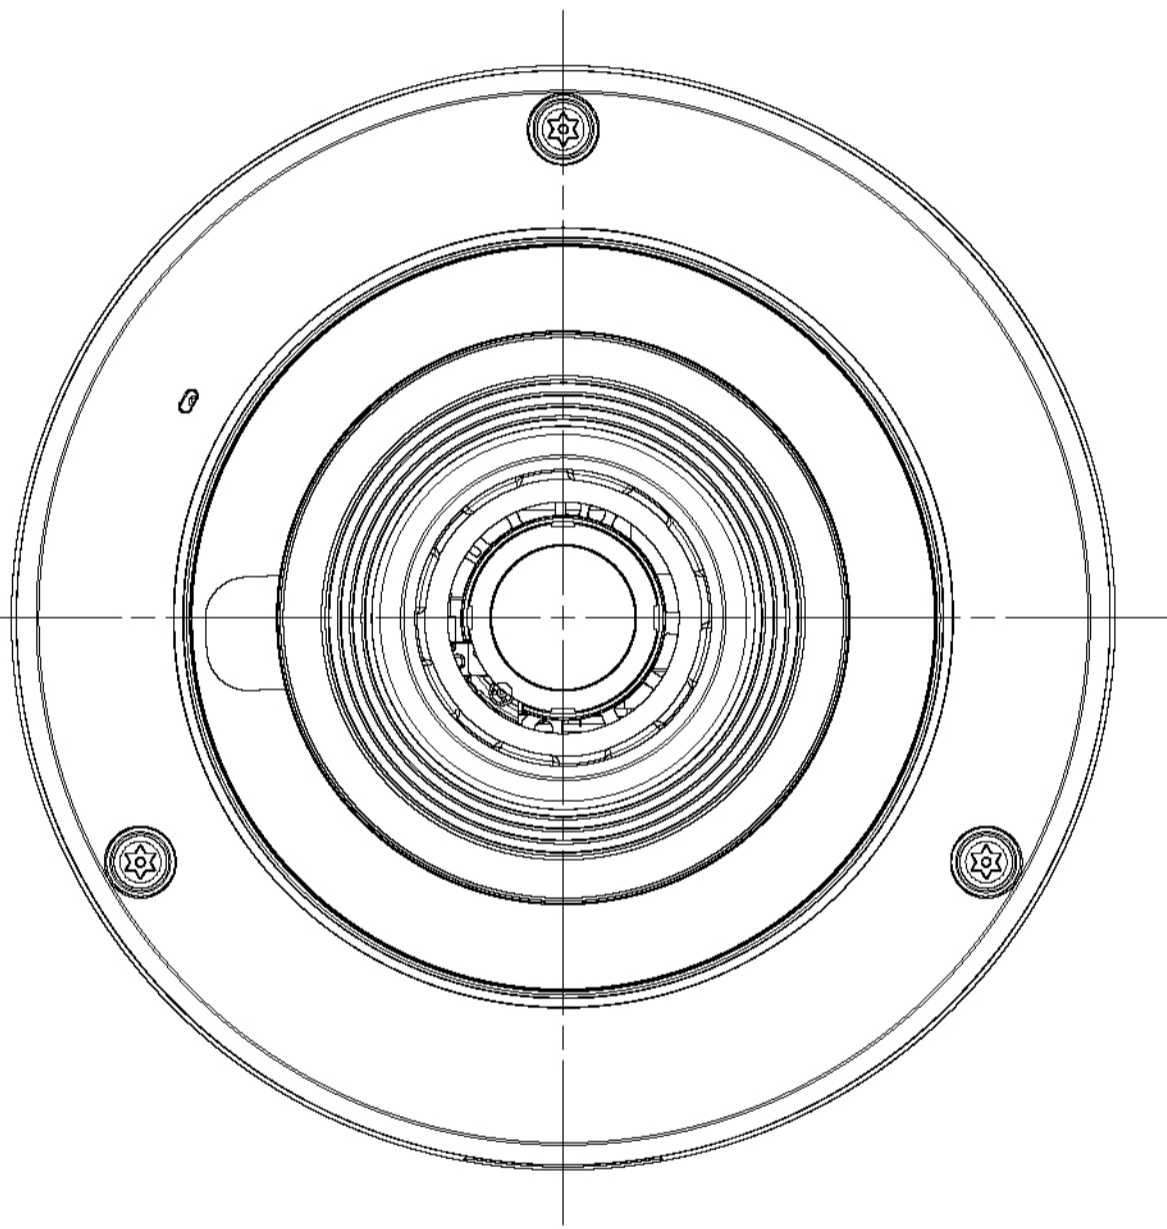

MODEL NAME

XNF-8010KRN

mm(inch)