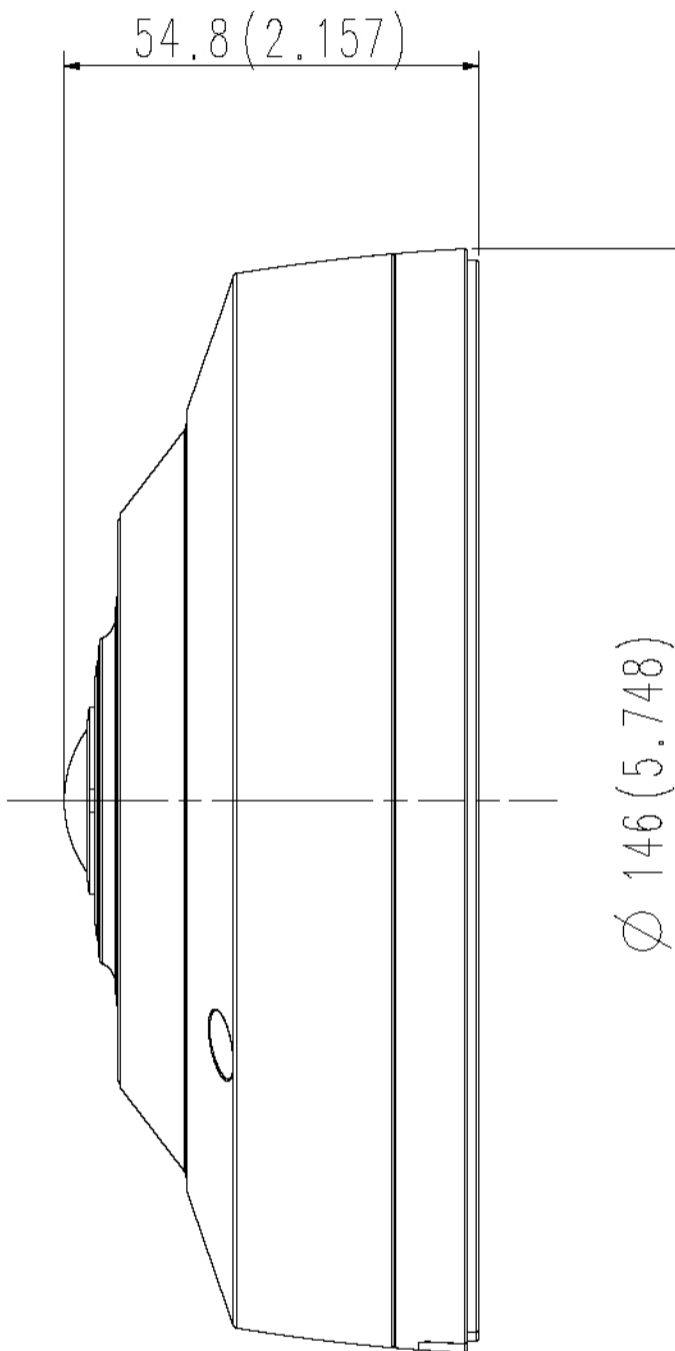

MODEL NAME

XNF-8010KRN

mm(inch)